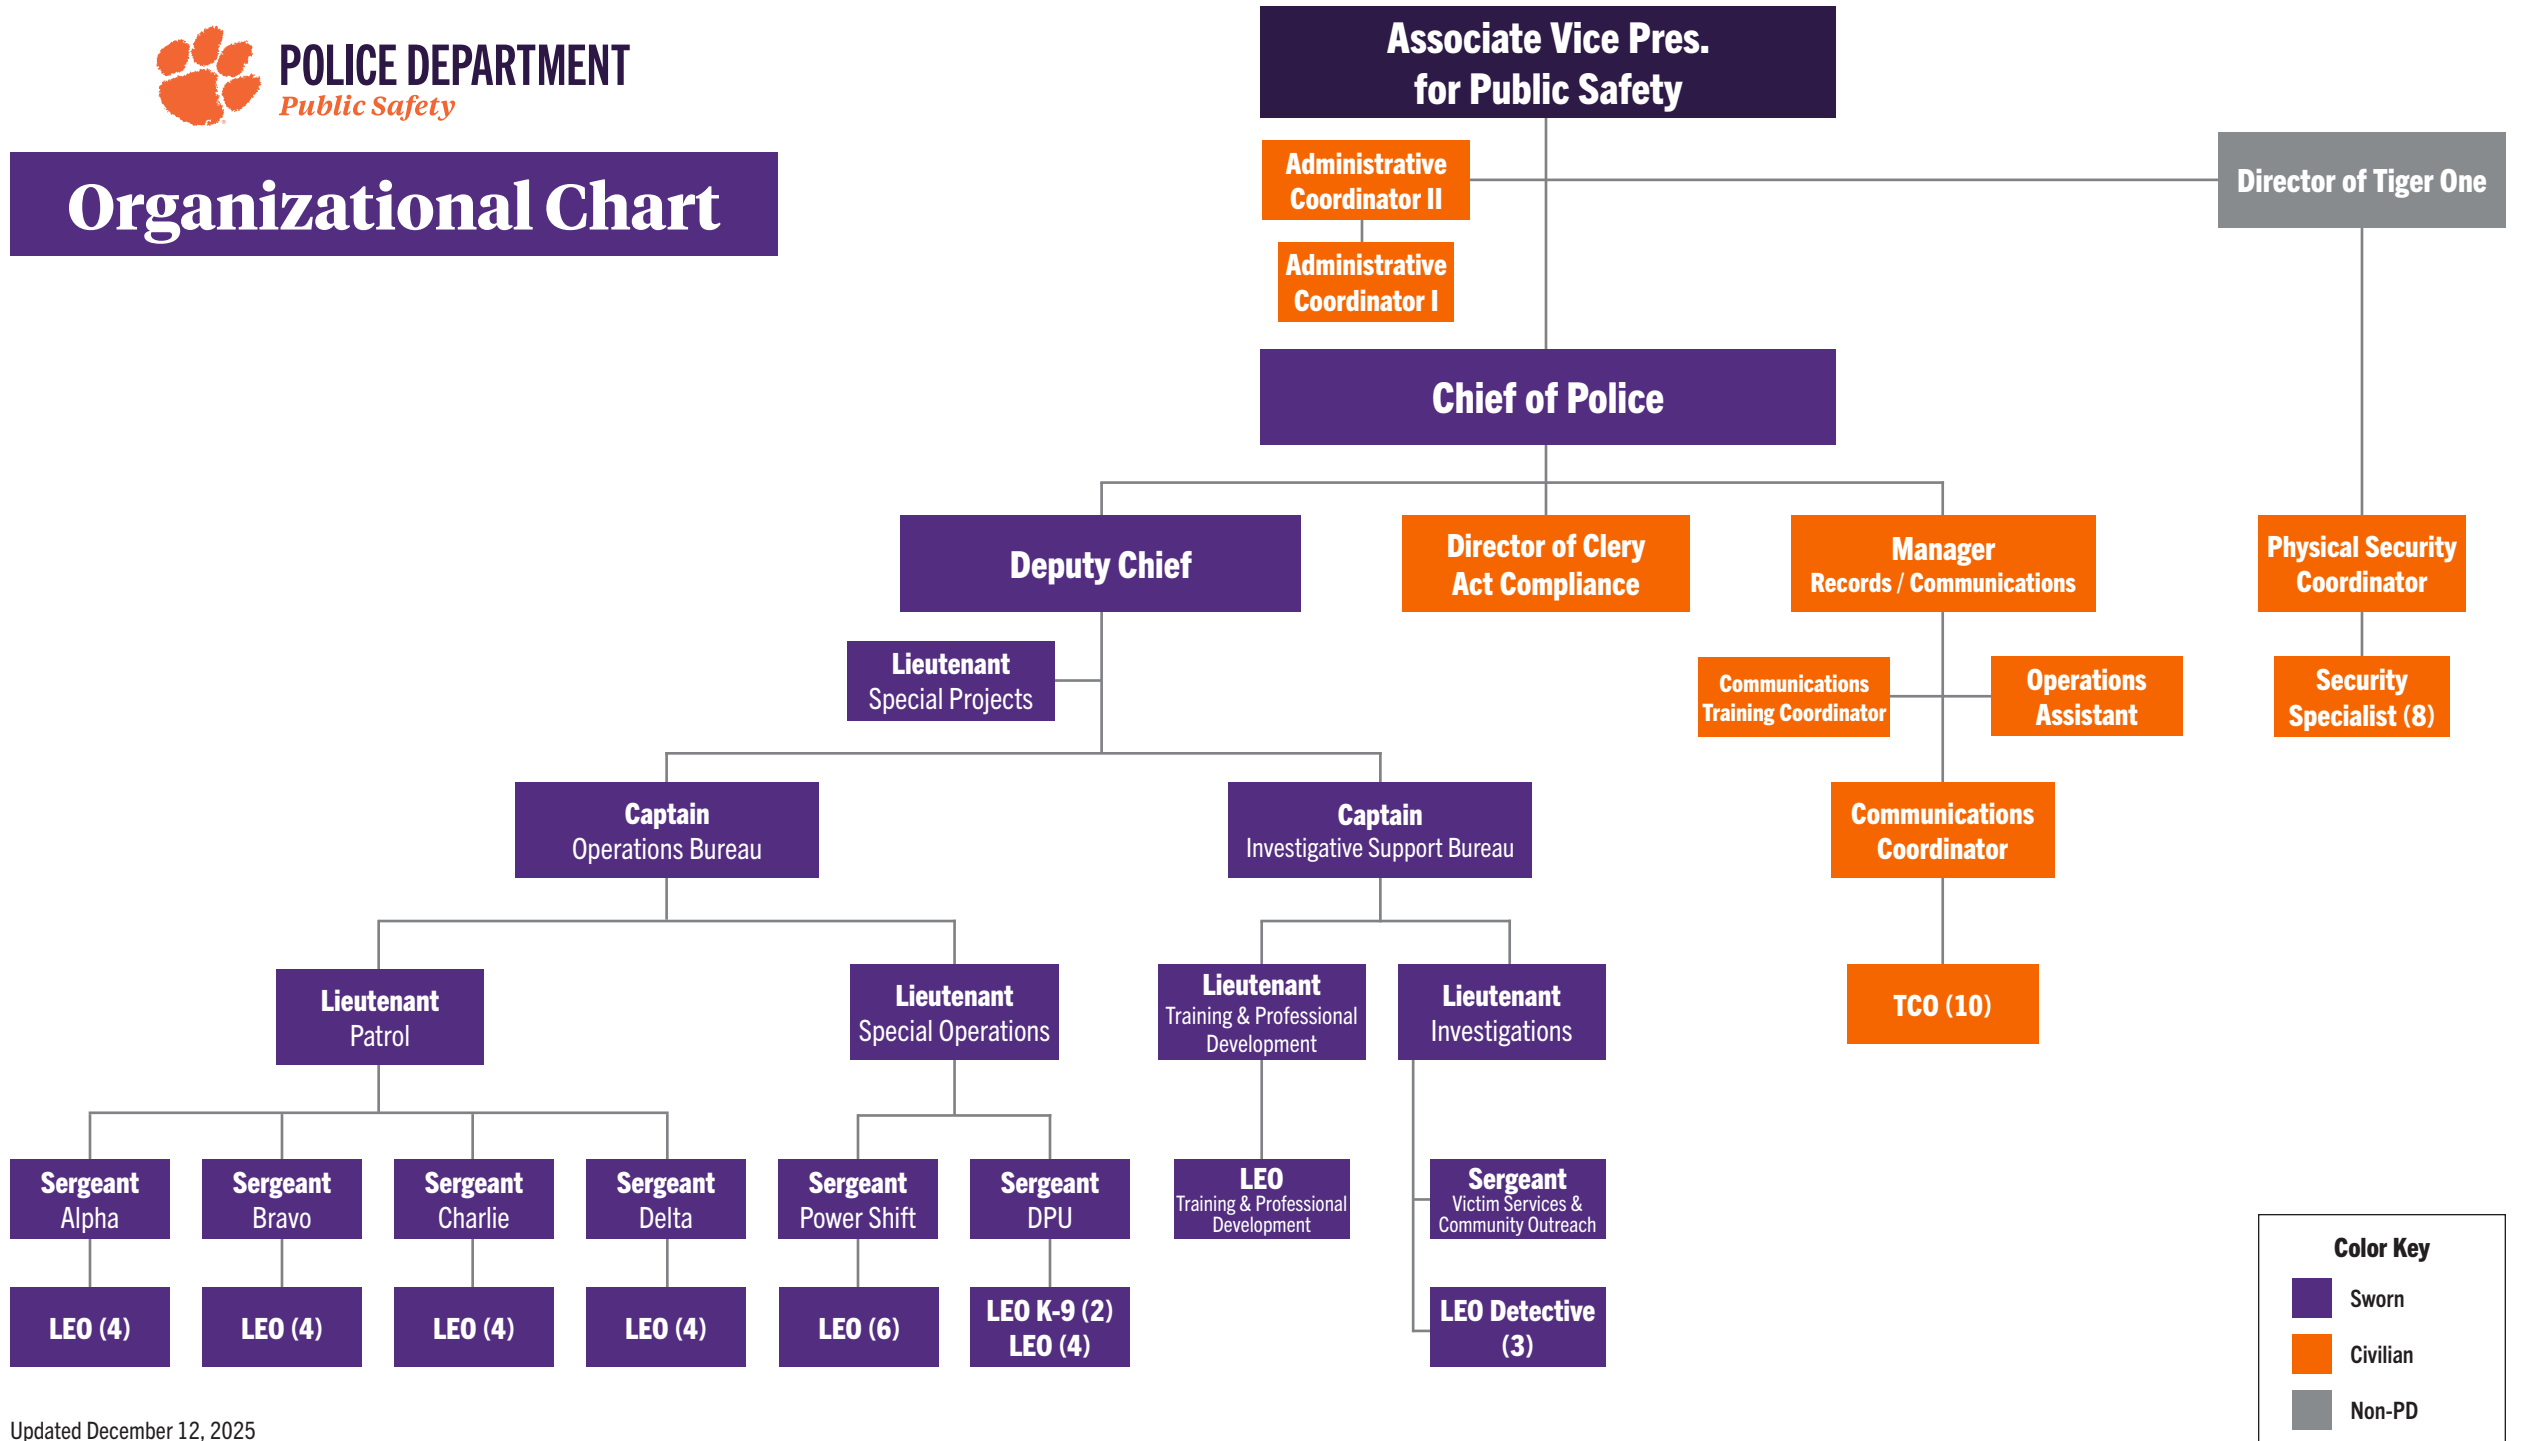

Organizational Chart

Color Key

- Sworn
- Civilian
- Non-PD