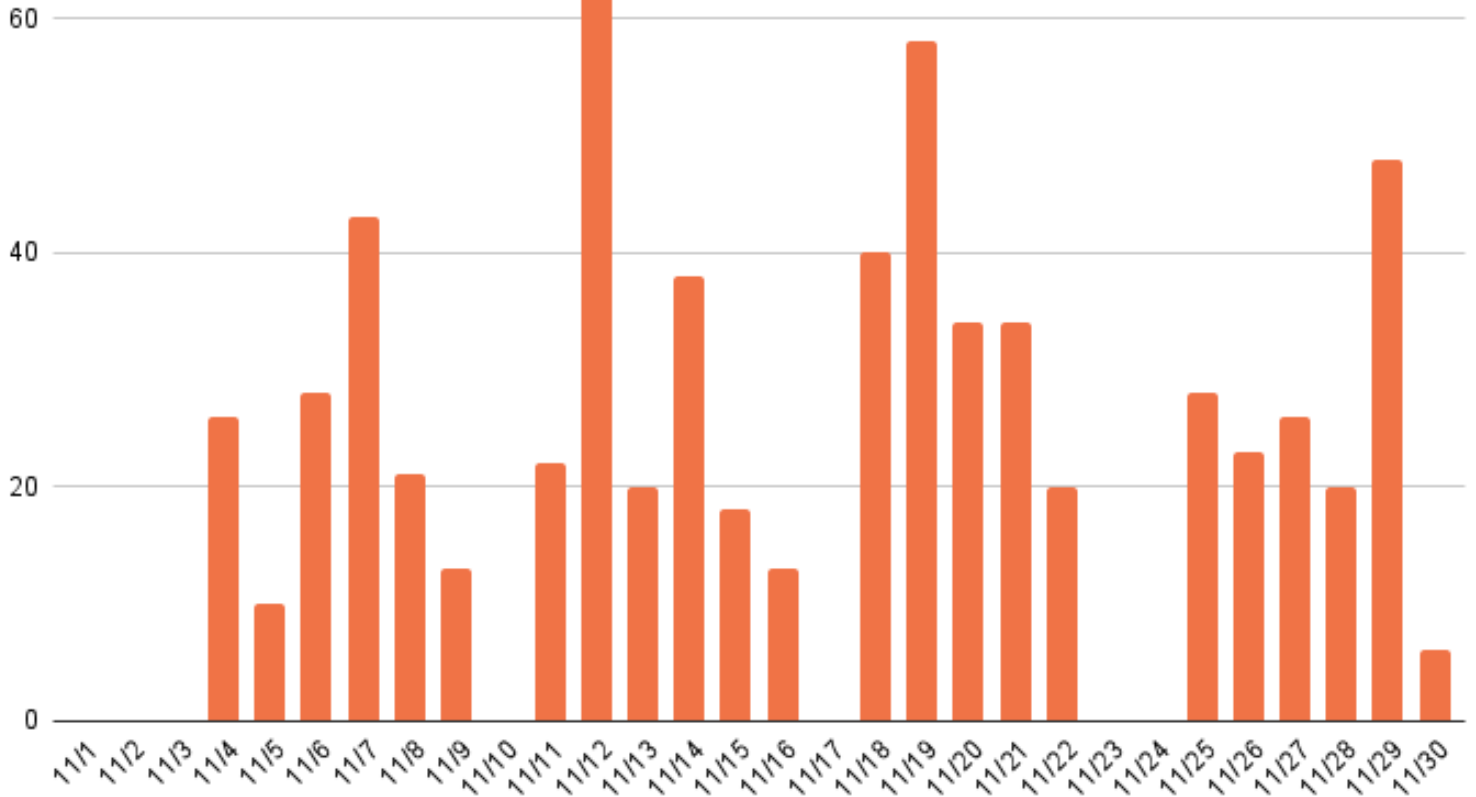

This month, SWCBD's ambassadors completed a total of 20,778 tasks. 1,138 Trash Bags were completed, totaling 28,450 pounds of trash removed.

Additionally, 7,218 Sweeps and 1,188 Trash Bag Pickups were completed.

98.87%

20,544 Tasks Created by SWCBD

1.13%

234 Tasks Inbound from SF311

Weekly Task Counts

Top Cleaning Tasks (20,716 Total)

This count represents a **0.68% decrease** from October 2024 (20,858 tasks).

Top Cleaning Tasks (20,716 Total)

Recology (7,780 pounds of bulk garbage)

This count represents a **52.9% decrease** from October 2024 (16,520 pounds).

Task Map and Heatmap

Coverage
This map shows all areas SOMA's cleaning team covered in November 2024.

3D Task Map

Street Sweeper (654 Tasks)

Streetvac Heatmap

Power Washing Division (788 Tasks)

This count represents a **1% decrease** from October 2024 (796 tasks).

EMPLOYEE OF THE MONTH

KATHERINE TREMINIO

This month our superstar employee is Katherine Treminio. Only a few months in and she is already killing the game! While maintaining her zone she is dedication to getting the job done and prioritizing leaving the neighborhood better than how she found it. What motivated our supervisors to recognize her hard work was the consistency of her work along with ability to live up to the SOMA West standard.