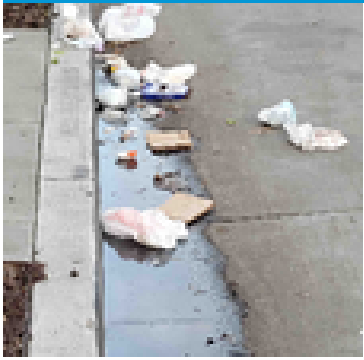

Sweeps

Bulk

Graffiti

Landscaping