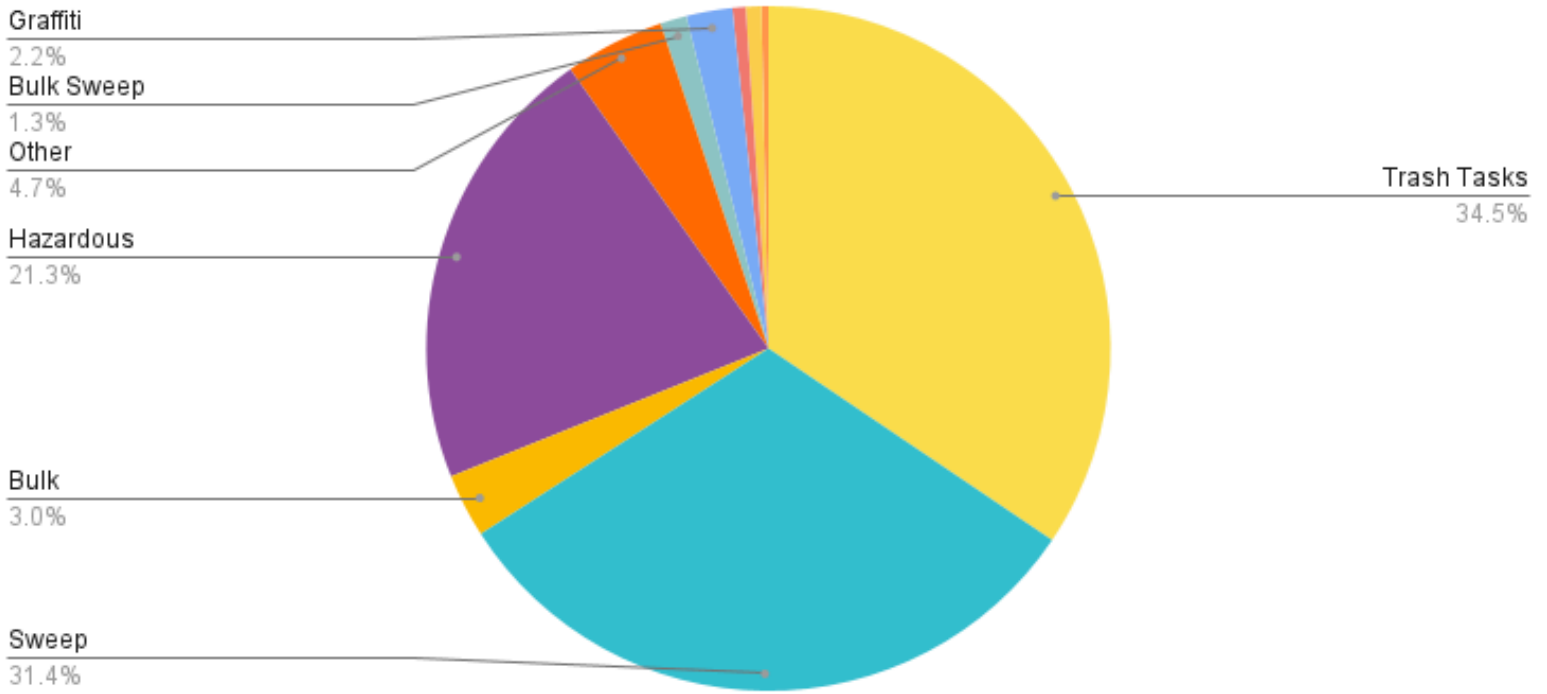

This month, SWCBD's ambassadors completed a total of 20,778 tasks. 1,138 Trash Bags were completed, totaling 28,450 pounds of trash removed.

Additionally, 7,218 Sweeps and 1,188 Trash Bag Pickups were completed.

98.87%

20,544 Tasks Created by SWCBD

1.13%

234 Tasks Inbound from SF311

Weekly Task Counts

Top Cleaning Tasks (20,716 Total)

This count represents a **0.68% decrease** from October 2024 (20,858 tasks).

Top Cleaning Tasks (20,716 Total)

Recology (7,780 pounds of bulk garbage)

This count represents a **52.9% decrease** from October 2024 (16,520 pounds).

Task Map and Heatmap

Coverage
This map shows all areas SOMA's cleaning team covered in November 2024.

3D Task Map

Street Sweeper (654 Tasks)

Streetvac Heatmap

Power Washing Division (788 Tasks)

This count represents a **1% decrease** from October 2024 (796 tasks).

EMPLOYEE OF THE MONTH

KATHERINE TREMINIO

This month our superstar employee is Katherine Treminio. Only a few months in and she is already killing the game! While maintaining her zone she is dedication to getting the job done and prioritizing leaving the neighborhood better than how she found it. What motivated our supervisors to recognize her hard work was the consistency of her work along with ability to live up to the SOMA West standard.