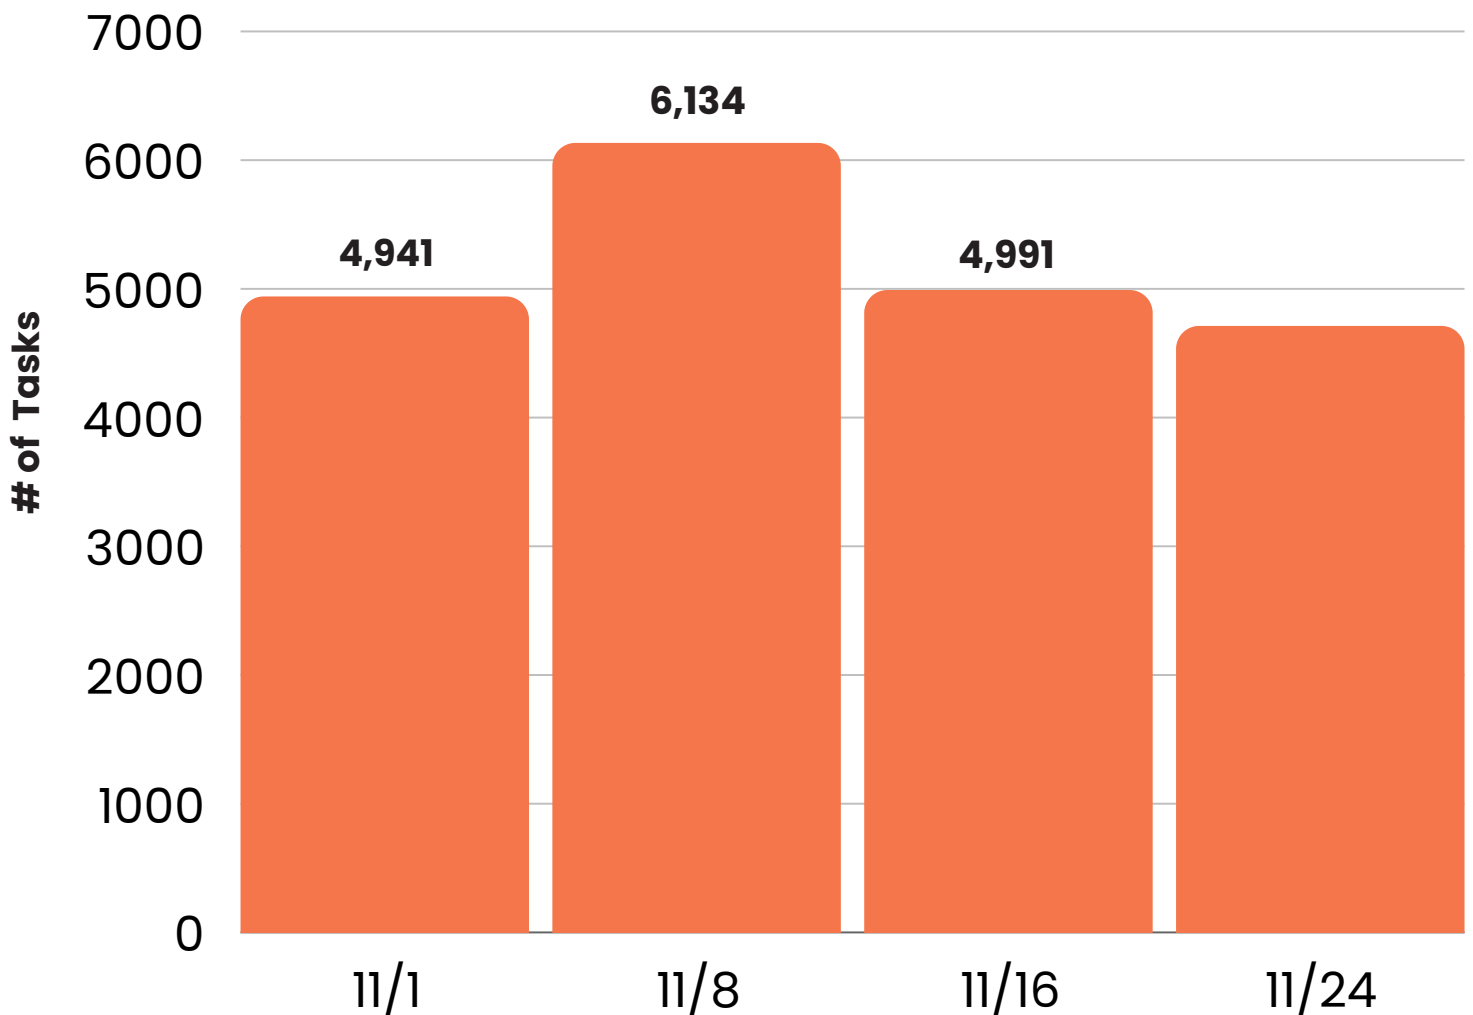

This month, SWCBD's ambassadors completed a total of 20,778 tasks. 1,138 Trash Bags were completed, totaling 28,450 pounds of trash removed.

Additionally, 7,218 Sweeps and 1,188 Trash Bag Pickups were completed.

847

Tree Well Tasks

692

Bulk Tasks

499

Graffiti Tasks

All Divisions (22,266 Tasks)

Task Sources

98.87%

20,544 Tasks Created by SWCBD

1.13%

234 Tasks Inbound from SF311

Weekly Task Counts

Top Cleaning Tasks (20,716 Total)

This count represents a **0.68% decrease** from October 2024 (20,858 tasks).

Top Cleaning Tasks (20,716 Total)

3D Task Map

Street Sweeper (654 Tasks)

Streetvac Heatmap

Power Washing Division (788 Tasks)

This count represents a **1% decrease** from October 2024 (796 tasks).

EMPLOYEE OF THE MONTH

KATHERINE TREMINIO

This month our superstar employee is Katherine Treminio. Only a few months in and she is already killing the game! While maintaining her zone she is dedication to getting the job done and prioritizing leaving the neighborhood better than how she found it. What motivated our supervisors to recognize her hard work was the consistency of her work along with ability to live up to the SOMA West standard.