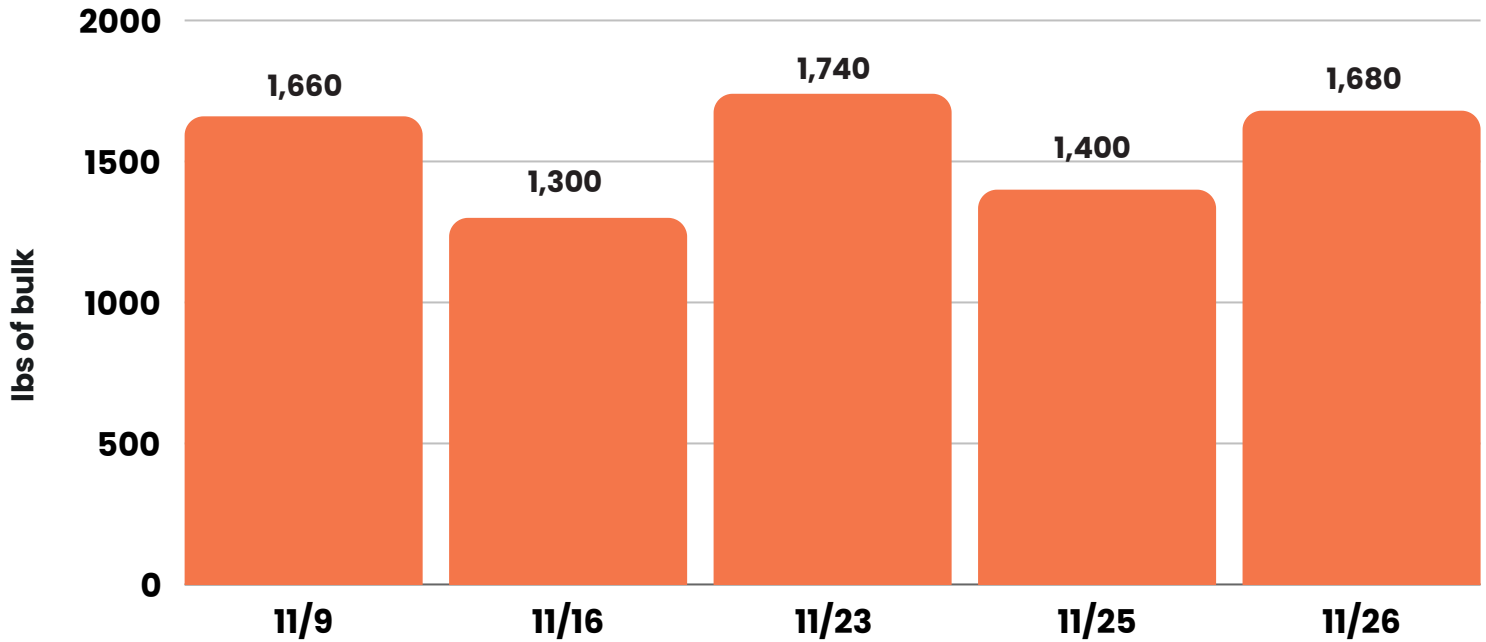

This month, SWCBD's ambassadors completed a total of 20,778 tasks. 1,138 Trash Bags were completed, totaling 28,450 pounds of trash removed.

Additionally, 7,218 Sweeps and 1,188 Trash Bag Pickups were completed.

98.87%

20,544 Tasks Created by SWCBD

1.13%

234 Tasks Inbound from SF311

Weekly Task Counts

Top Cleaning Tasks (20,716 Total)

This count represents a **0.68% decrease** from October 2024 (20,858 tasks).

Top Cleaning Tasks (20,716 Total)

Recology (7,780 pounds of bulk garbage)

This count represents a **52.9% decrease** from October 2024 (16,520 pounds).

Task Map and Heatmap

Coverage
This map shows all areas SOMA's cleaning team covered in November 2024.

3D Task Map

Street Sweeper (654 Tasks)

Streetvac Heatmap

Power Washing Division (788 Tasks)

This count represents a **1% decrease** from October 2024 (796 tasks).

EMPLOYEE OF THE MONTH

KATHERINE TREMINIO

This month our superstar employee is Katherine Treminio. Only a few months in and she is already killing the game! While maintaining her zone she is dedication to getting the job done and prioritizing leaving the neighborhood better than how she found it. What motivated our supervisors to recognize her hard work was the consistency of her work along with ability to live up to the SOMA West standard.