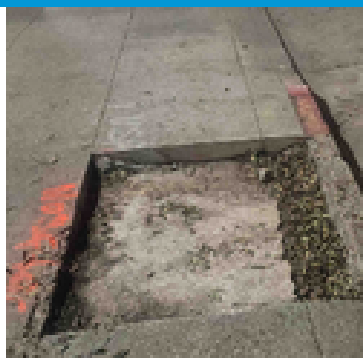

Landscaping