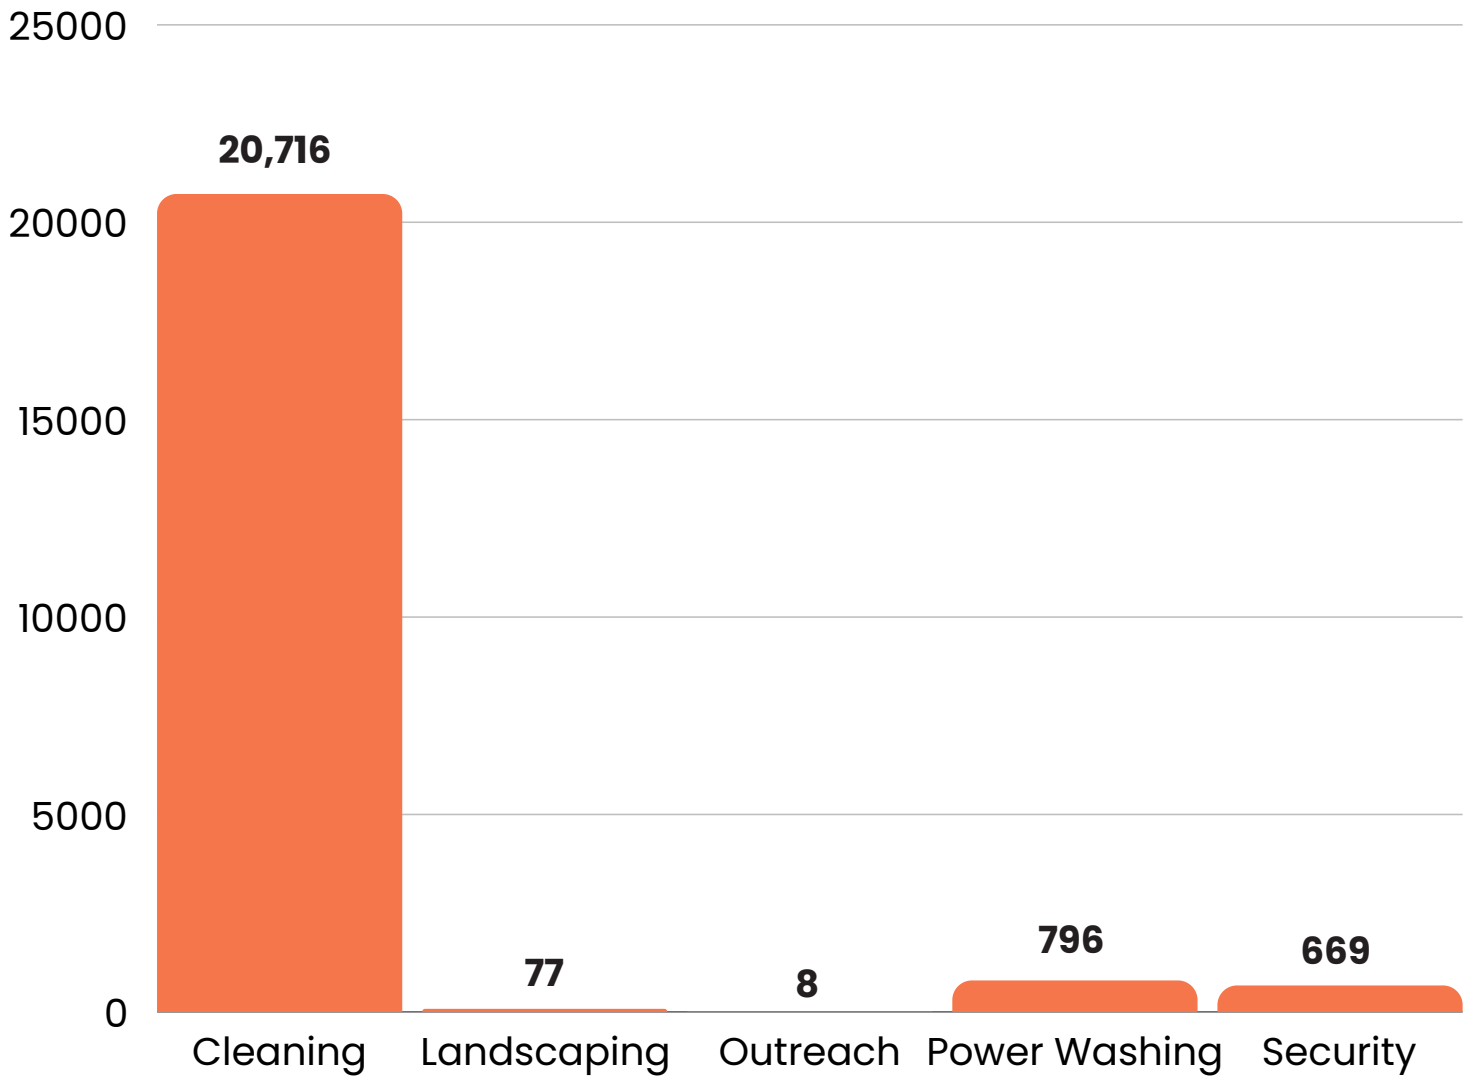

This month, SWCBD's ambassadors completed a total of 20,778 tasks. 1,138 Trash Bags were completed, totaling 28,450 pounds of trash removed.

Additionally, 7,218 Sweeps and 1,188 Trash Bag Pickups were completed.

847

Tree Well Tasks

692

Bulk Tasks

499

Graffiti Tasks

All Divisions (22,266 Tasks)

Task Sources

98.87%

20,544 Tasks Created by SWCBD

1.13%

234 Tasks Inbound from SF311

Weekly Task Counts

Top Cleaning Tasks (20,716 Total)

This count represents a **0.68% decrease** from October 2024 (20,858 tasks).

Top Cleaning Tasks (20,716 Total)

3D Task Map

Street Sweeper (654 Tasks)

Streetvac Heatmap

Power Washing Division (788 Tasks)

This count represents a **1% decrease** from October 2024 (796 tasks).

EMPLOYEE OF THE MONTH

KATHERINE TREMINIO

This month our superstar employee is Katherine Treminio. Only a few months in and she is already killing the game! While maintaining her zone she is dedication to getting the job done and prioritizing leaving the neighborhood better than how she found it. What motivated our supervisors to recognize her hard work was the consistency of her work along with ability to live up to the SOMA West standard.