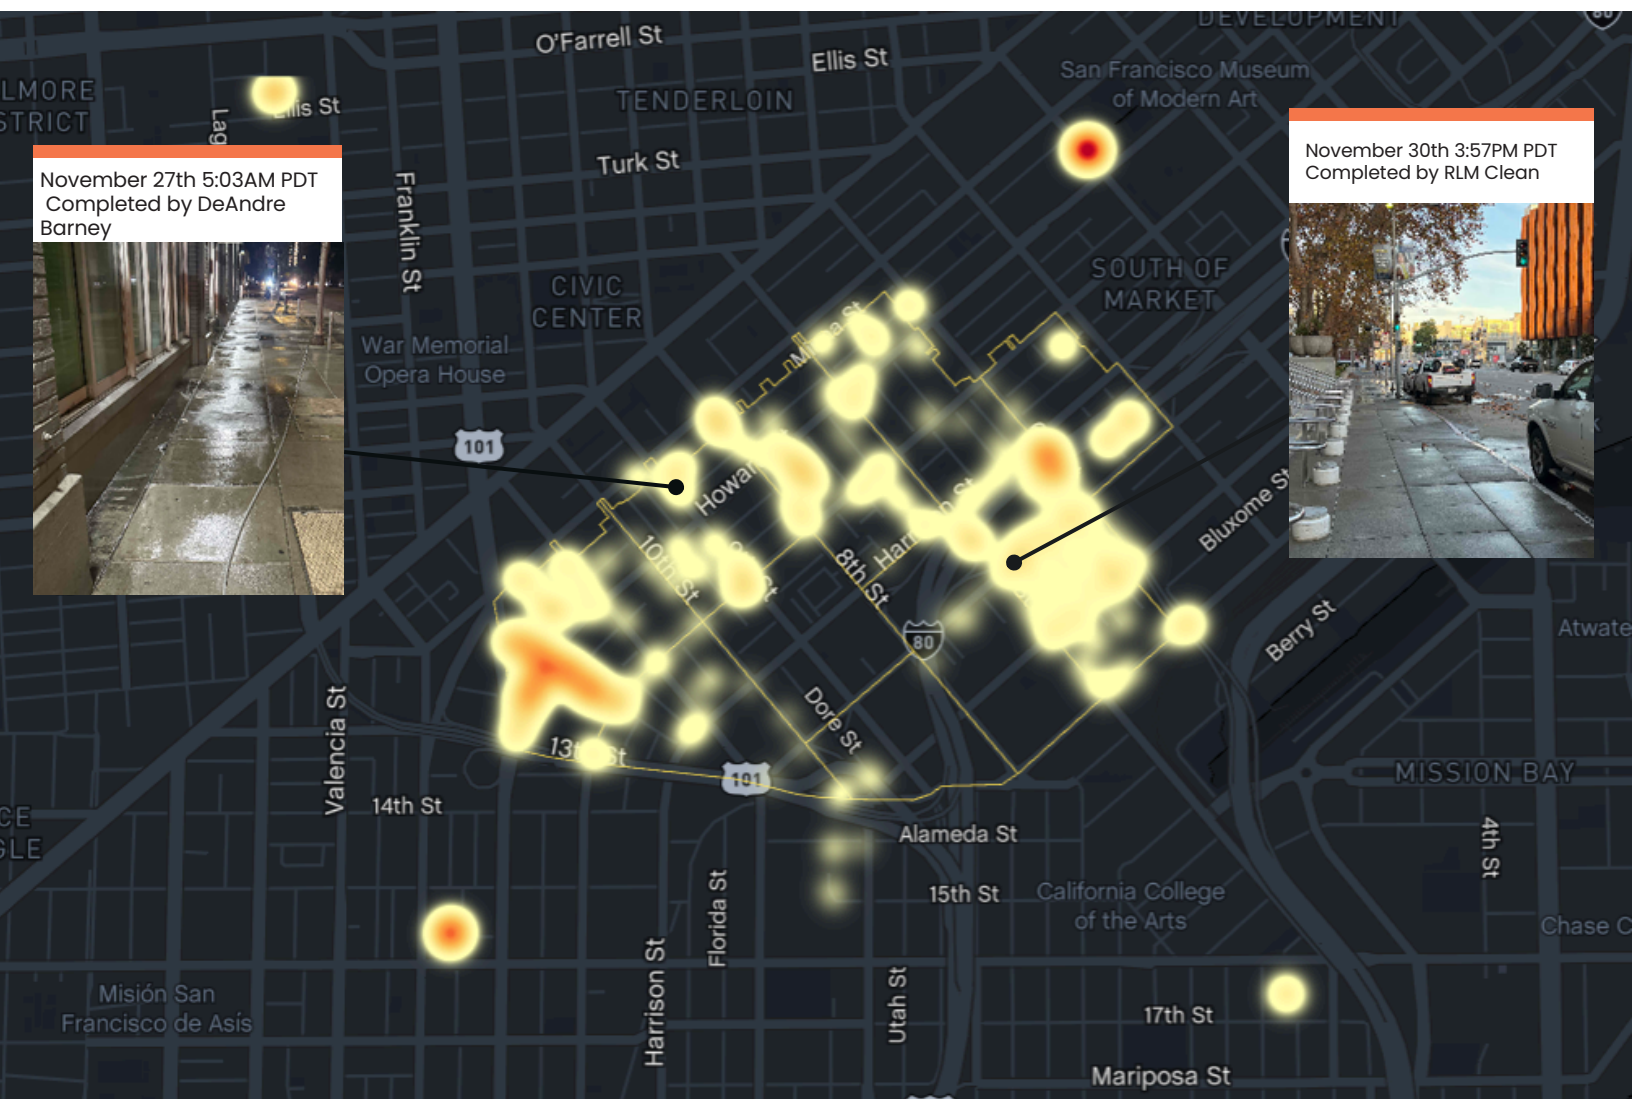

3D Task Map

Street Sweeper (654 Tasks)

Streetvac Heatmap

Power Washing Division (788 Tasks)

This count represents a **1% decrease** from October 2024 (796 tasks).

EMPLOYEE OF THE MONTH

KATHERINE TREMINIO

This month our superstar employee is Katherine Treminio. Only a few months in and she is already killing the game! While maintaining her zone she is dedication to getting the job done and prioritizing leaving the neighborhood better than how she found it. What motivated our supervisors to recognize her hard work was the consistency of her work along with ability to live up to the SOMA West standard.