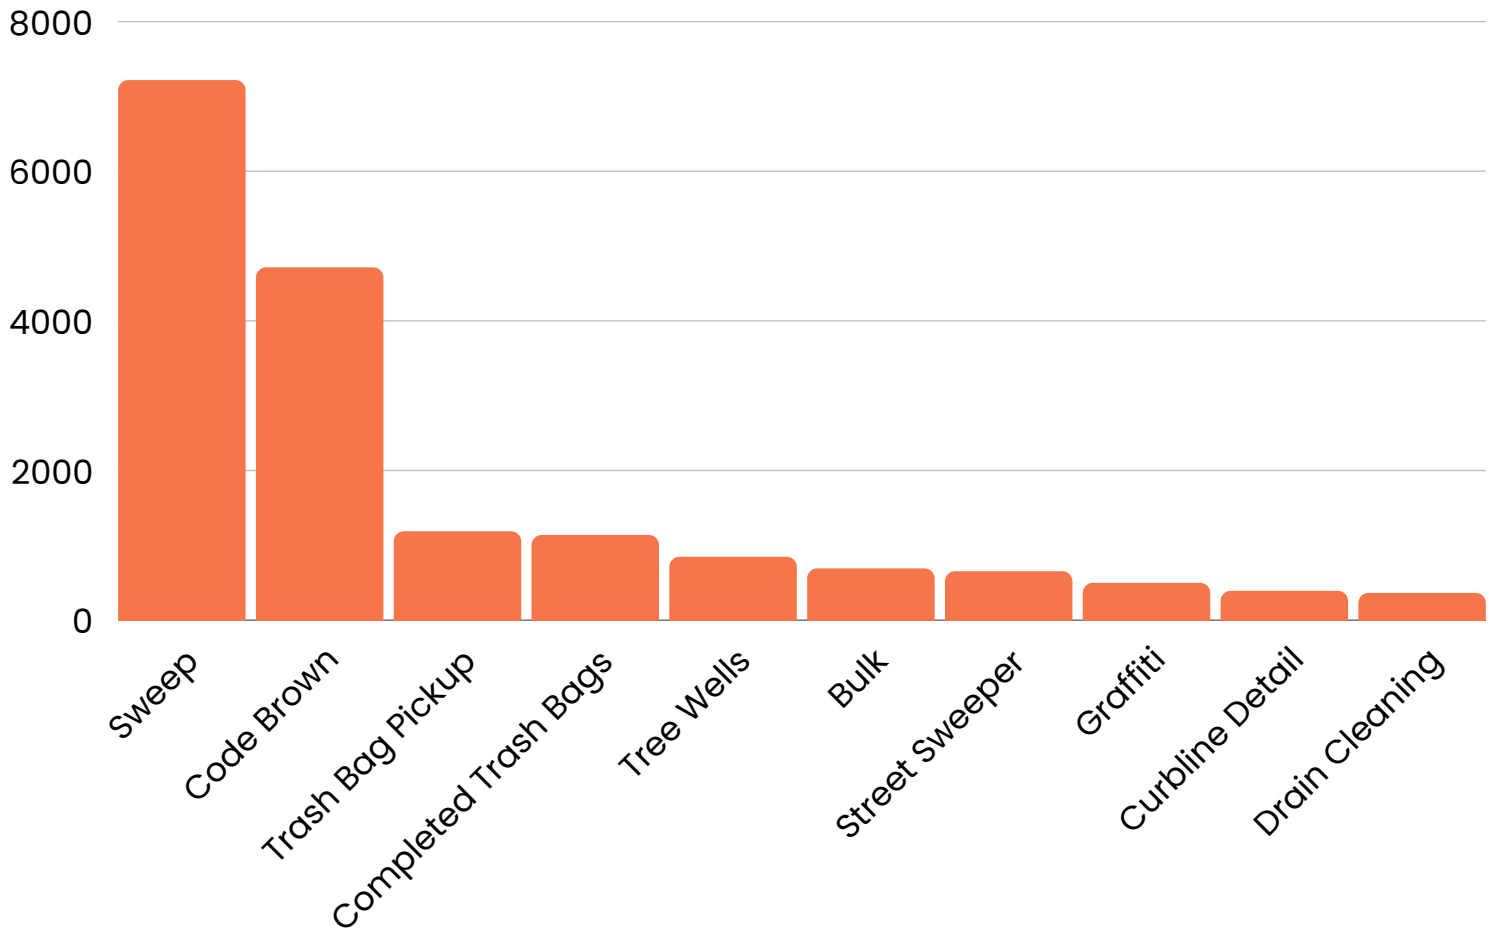

This month, SWCBD's ambassadors completed a total of 20,778 tasks. 1,138 Trash Bags were completed, totaling 28,450 pounds of trash removed.

Additionally, 7,218 Sweeps and 1,188 Trash Bag Pickups were completed.

847

Tree Well Tasks

692

Bulk Tasks

499

Graffiti Tasks

All Divisions (22,266 Tasks)

Task Sources

98.87%

20,544 Tasks Created by SWCBD

1.13%

234 Tasks Inbound from SF311

Weekly Task Counts

Top Cleaning Tasks (20,716 Total)

This count represents a **0.68% decrease** from October 2024 (20,858 tasks).

Top Cleaning Tasks (20,716 Total)

3D Task Map

Street Sweeper (654 Tasks)

Streetvac Heatmap

Power Washing Division (788 Tasks)

This count represents a **1% decrease** from October 2024 (796 tasks).

EMPLOYEE OF THE MONTH

KATHERINE TREMINIO

This month our superstar employee is Katherine Treminio. Only a few months in and she is already killing the game! While maintaining her zone she is dedication to getting the job done and prioritizing leaving the neighborhood better than how she found it. What motivated our supervisors to recognize her hard work was the consistency of her work along with ability to live up to the SOMA West standard.