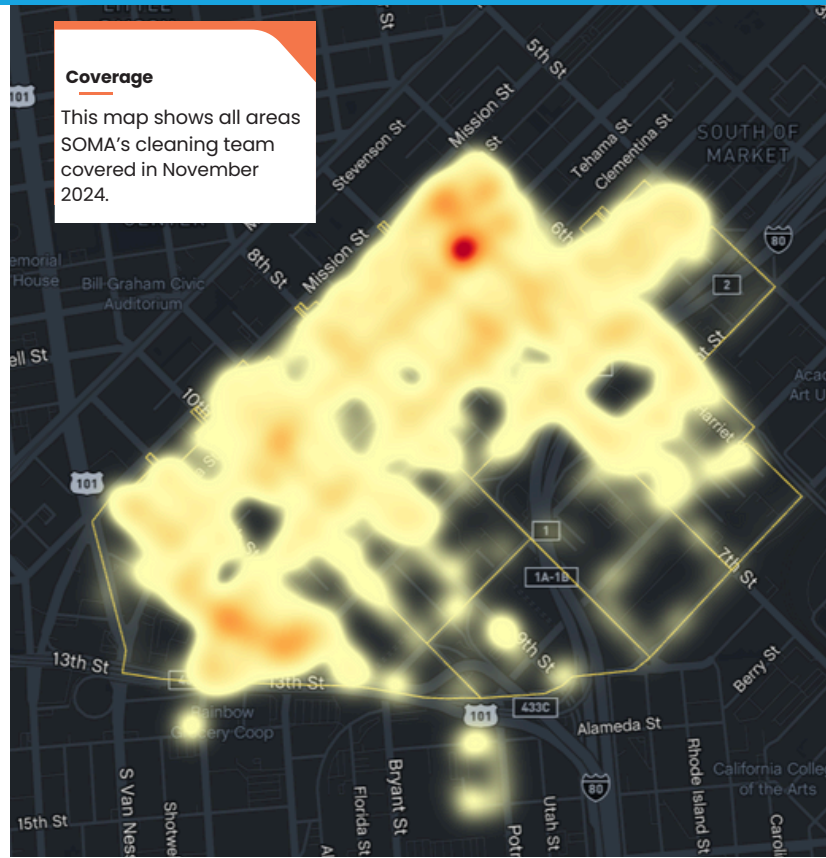

98.87%

20,544 Tasks Created by SWCBD

1.13%

234 Tasks Inbound from SF311

Weekly Task Counts

Top Cleaning Tasks (20,716 Total)

This count represents a **0.68% decrease** from October 2024 (20,858 tasks).

Top Cleaning Tasks (20,716 Total)

Recology (7,780 pounds of bulk garbage)

This count represents a **52.9% decrease** from October 2024 (16,520 pounds).

Task Map and Heatmap

Coverage
This map shows all areas SOMA's cleaning team covered in November 2024.

3D Task Map

Street Sweeper (654 Tasks)

Streetvac Heatmap

Power Washing Division (788 Tasks)

This count represents a **1% decrease** from October 2024 (796 tasks).

EMPLOYEE OF THE MONTH

KATHERINE TREMINIO

This month our superstar employee is Katherine Treminio. Only a few months in and she is already killing the game! While maintaining her zone she is dedication to getting the job done and prioritizing leaving the neighborhood better than how she found it. What motivated our supervisors to recognize her hard work was the consistency of her work along with ability to live up to the SOMA West standard.