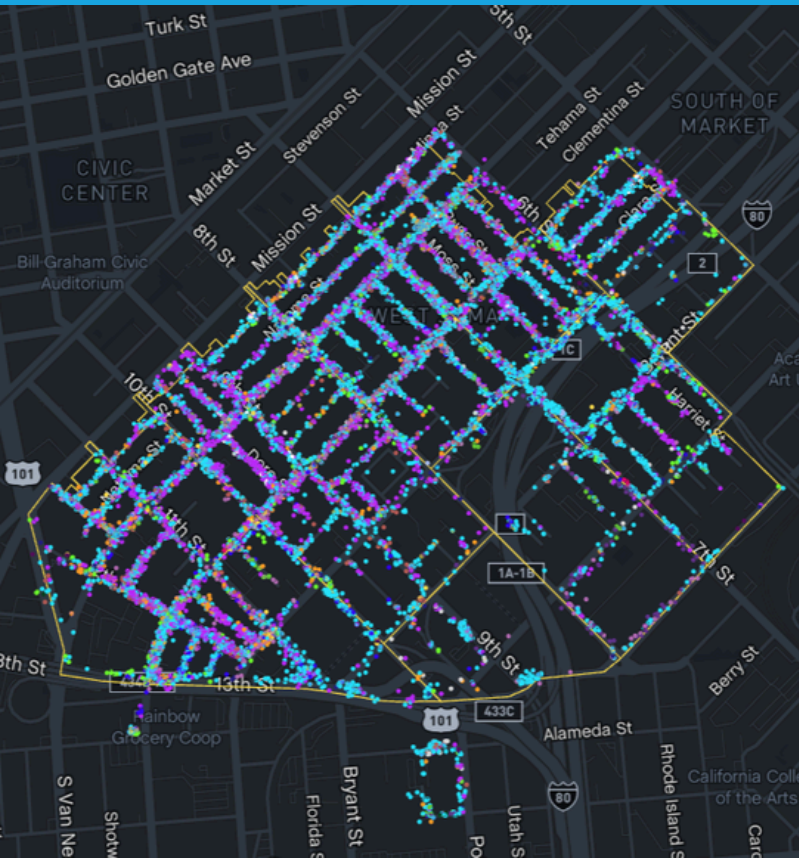

847

Tree Well Tasks

692

Bulk Tasks

499

Graffiti Tasks

All Divisions (22,266 Tasks)

Task Sources

98.87%

20,544 Tasks Created by SWCBD

1.13%

234 Tasks Inbound from SF311

Weekly Task Counts

Top Cleaning Tasks (20,716 Total)

This count represents a **0.68% decrease** from October 2024 (20,858 tasks).

Top Cleaning Tasks (20,716 Total)

Recology (7,780 pounds of bulk garbage)

This count represents a **52.9% decrease** from October 2024 (16,520 pounds).

Task Map and Heatmap

Coverage
This map shows all areas SOMA's cleaning team covered in November 2024.

3D Task Map

Street Sweeper (654 Tasks)

Streetvac Heatmap

Power Washing Division (788 Tasks)

This count represents a **1% decrease** from October 2024 (796 tasks).

EMPLOYEE OF THE MONTH

KATHERINE TREMINIO

This month our superstar employee is Katherine Treminio. Only a few months in and she is already killing the game! While maintaining her zone she is dedication to getting the job done and prioritizing leaving the neighborhood better than how she found it. What motivated our supervisors to recognize her hard work was the consistency of her work along with ability to live up to the SOMA West standard.