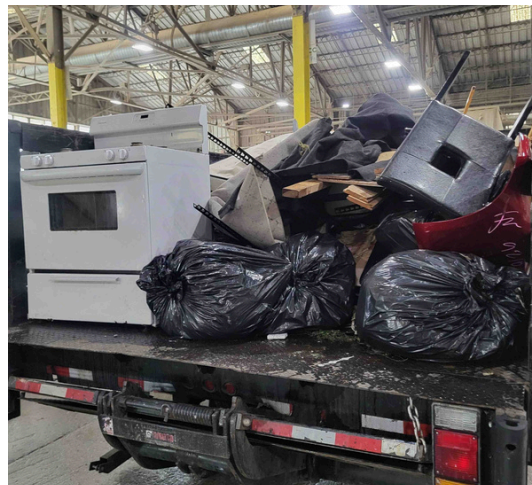

Recology (7,780 pounds of bulk garbage)

This count represents a **52.9% decrease** from October 2024 (16,520 pounds).