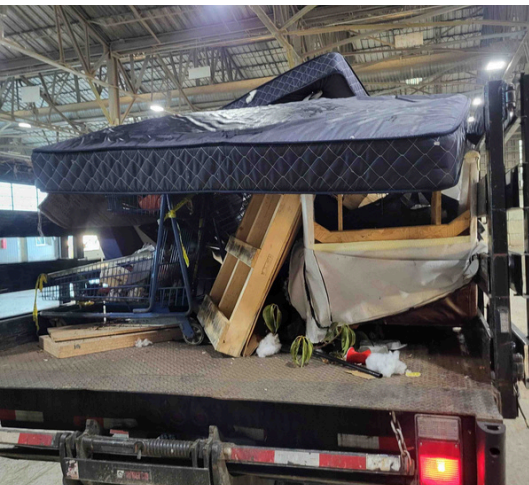

Recology (7,780 pounds of bulk garbage)

This count represents a **52.9% decrease** from October 2024 (16,520 pounds).