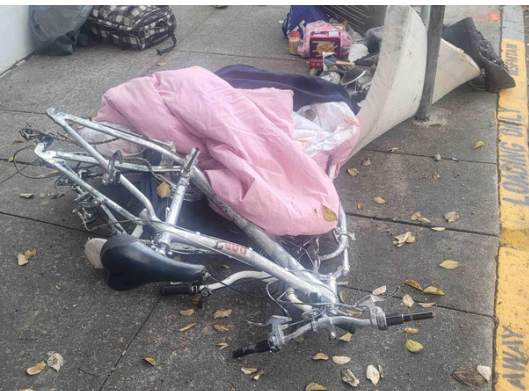

Top Cleaning Tasks (20,716 Total)

This count represents a **0.68% decrease** from October 2024 (20,858 tasks).