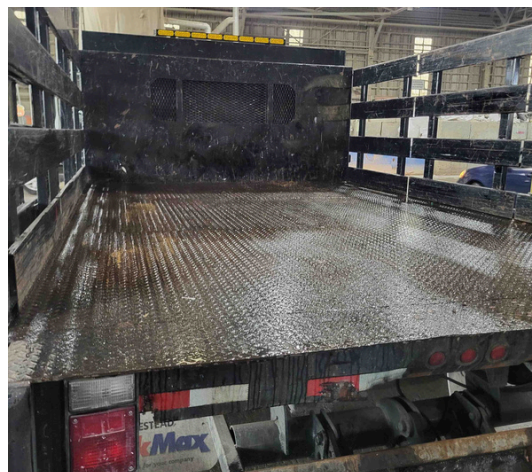

Recology (7,780 pounds of bulk garbage)

This count represents a **52.9% decrease** from October 2024 (16,520 pounds).