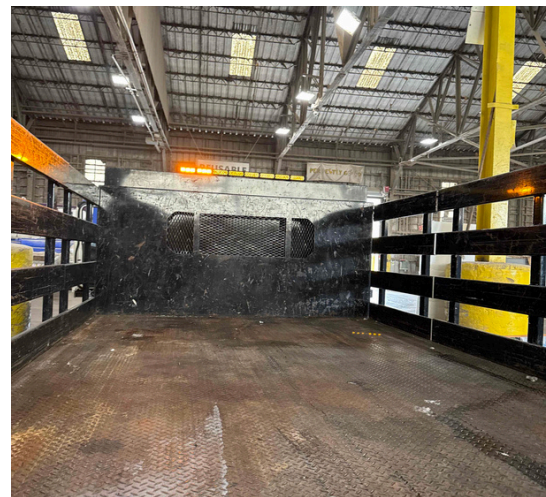

Top Cleaning Tasks (20,716 Total)