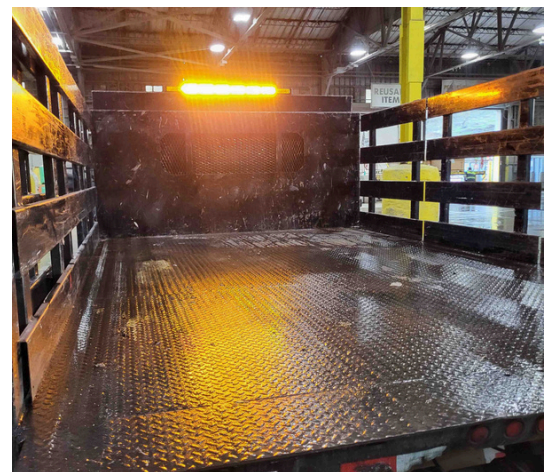

Recology (7,780 pounds of bulk garbage)

This count represents a **52.9% decrease** from October 2024 (16,520 pounds).