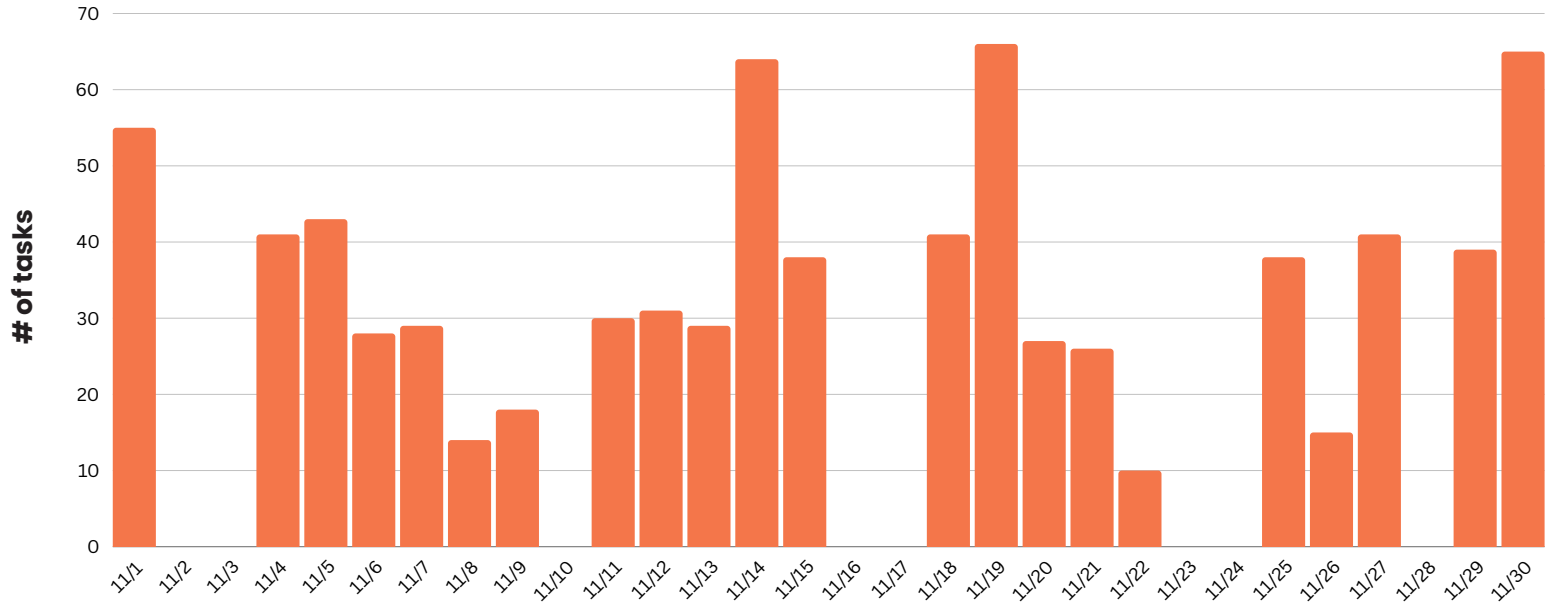

This month, SWCBD's ambassadors completed a total of 20,778 tasks. 1,138 Trash Bags were completed, totaling 28,450 pounds of trash removed.

Additionally, 7,218 Sweeps and 1,188 Trash Bag Pickups were completed.

Recology (7,780 pounds of bulk garbage)

This count represents a **52.9% decrease** from October 2024 (16,520 pounds).

Task Map and Heatmap

Coverage
This map shows all areas SOMA's cleaning team covered in November 2024.

3D Task Map

Street Sweeper (654 Tasks)

Streetvac Heatmap

Power Washing Division (788 Tasks)

This count represents a **1% decrease** from October 2024 (796 tasks).

EMPLOYEE OF THE MONTH

KATHERINE TREMINIO

This month our superstar employee is Katherine Treminio. Only a few months in and she is already killing the game! While maintaining her zone she is dedication to getting the job done and prioritizing leaving the neighborhood better than how she found it. What motivated our supervisors to recognize her hard work was the consistency of her work along with ability to live up to the SOMA West standard.