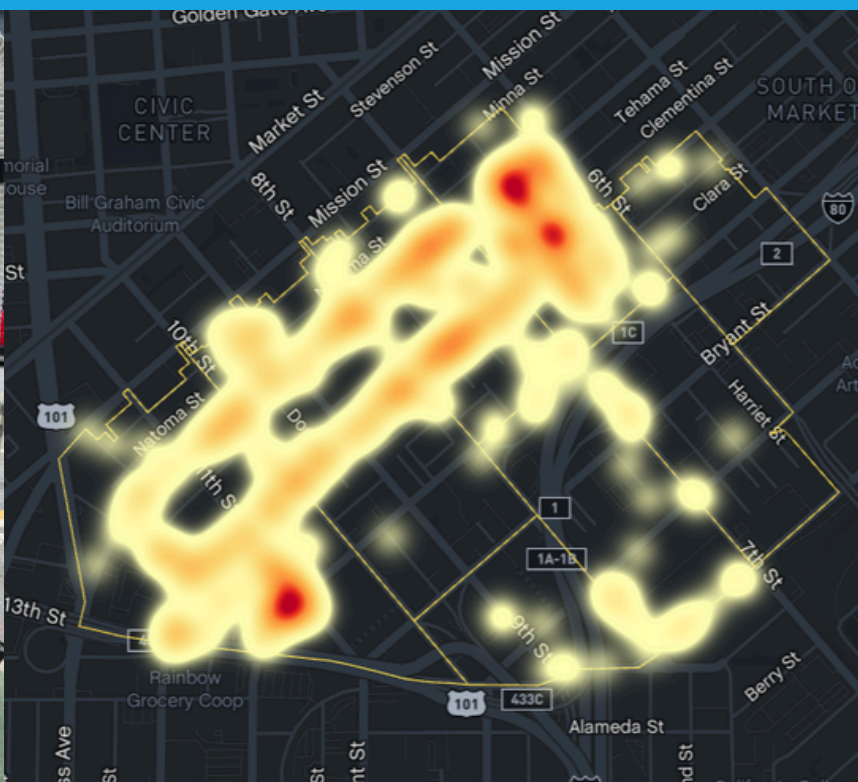

98.87%

20,544 Tasks Created by SWCBD

1.13%

234 Tasks Inbound from SF311

Weekly Task Counts

Top Cleaning Tasks (20,716 Total)

This count represents a **0.68% decrease** from October 2024 (20,858 tasks).

Top Cleaning Tasks (20,716 Total)

Recology (7,780 pounds of bulk garbage)

This count represents a **52.9% decrease** from October 2024 (16,520 pounds).

Task Map and Heatmap

Coverage
This map shows all areas SOMA's cleaning team covered in November 2024.

3D Task Map

Street Sweeper (654 Tasks)

Streetvac Heatmap

Power Washing Division (788 Tasks)

This count represents a **1% decrease** from October 2024 (796 tasks).

EMPLOYEE OF THE MONTH

KATHERINE TREMINIO

This month our superstar employee is Katherine Treminio. Only a few months in and she is already killing the game! While maintaining her zone she is dedication to getting the job done and prioritizing leaving the neighborhood better than how she found it. What motivated our supervisors to recognize her hard work was the consistency of her work along with ability to live up to the SOMA West standard.