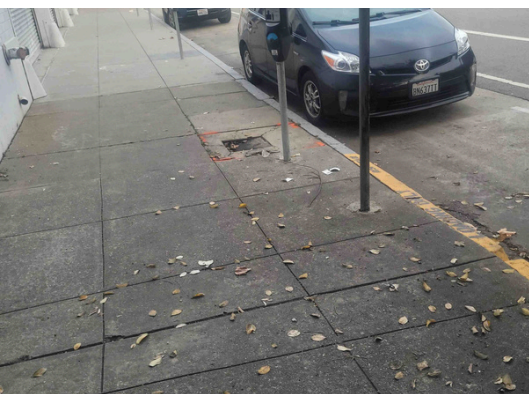

Top Cleaning Tasks (20,716 Total)

This count represents a **0.68% decrease** from October 2024 (20,858 tasks).