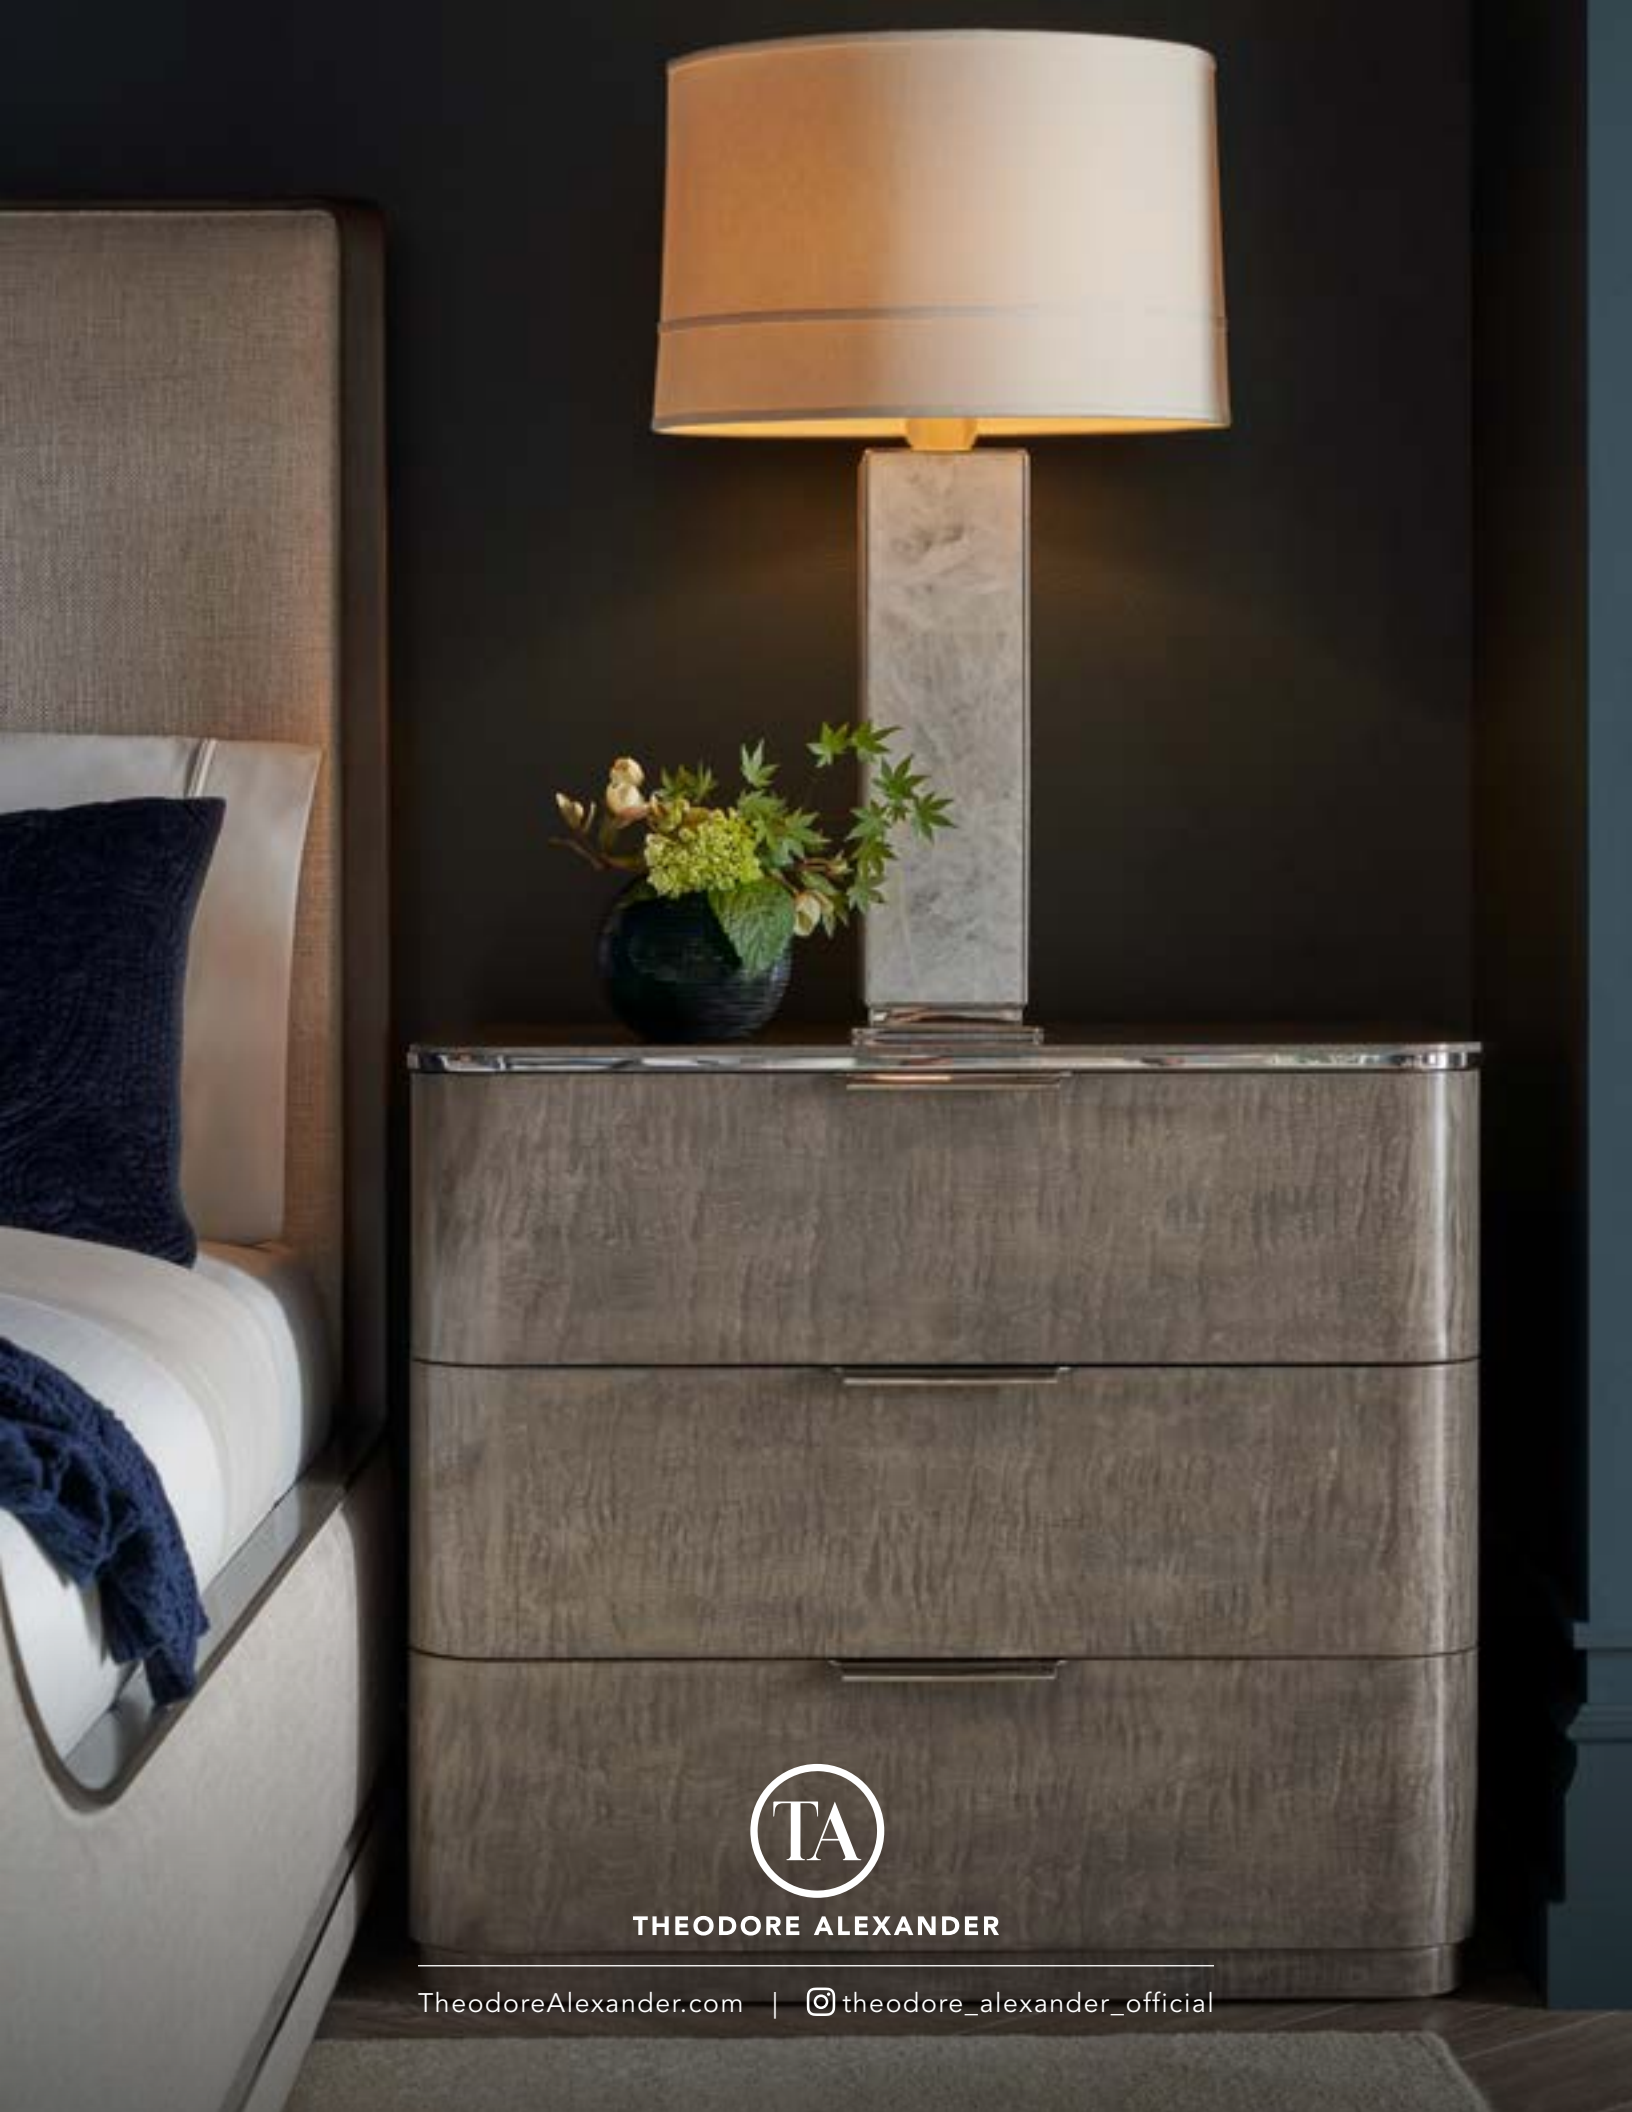

HUDSON DRESSER
TA60113.C363
72 x 20 x 31¼ in | 182.9 x 50.8 x 79.5 cm
Shown in Pebble Grey Finish

FINISH:

PEBBLE GREY

STAINLESS STEEL
HARDWARE

THEODORE ALEXANDER

TheodoreAlexander.com |  theodore_alexander_official