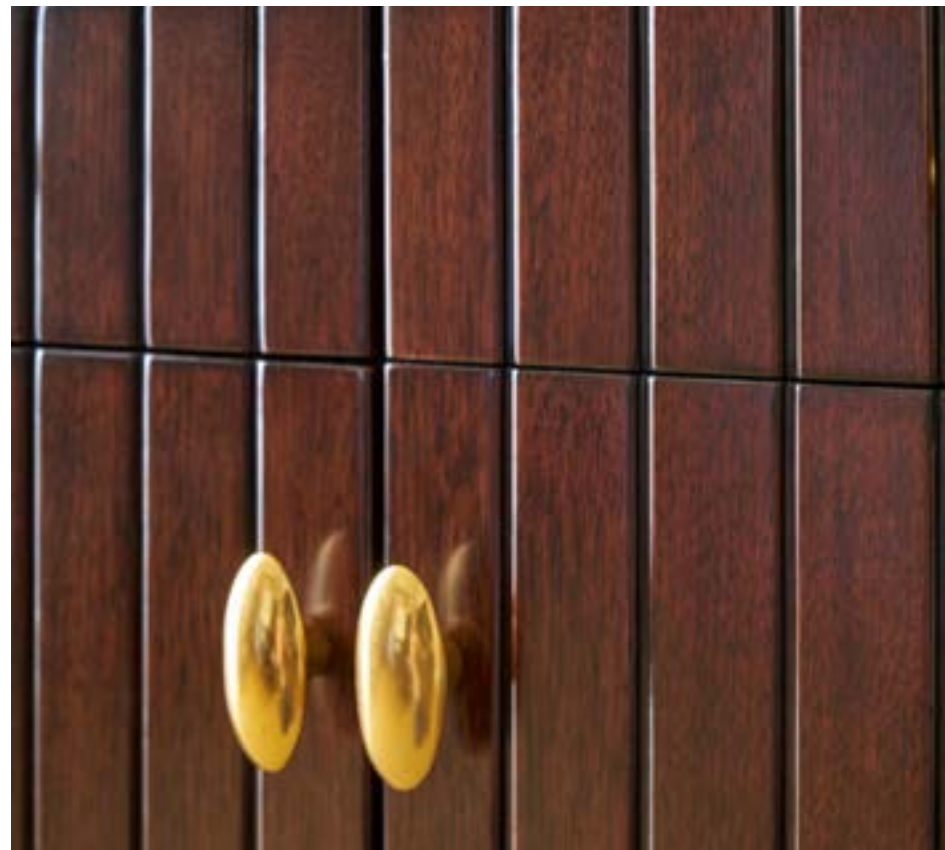

The Alexa Hampton Collection

From New York City to Hangzhou, China, Alexa Hampton's project portfolio encompasses luxe, beautifully layered urban apartments, expansive town and country residences, private airplanes, and yachts. Regularly named to Architectural Digest's AD100 and House Beautiful's Top Designer list as well as Elle Décor's A-List, Hampton translates the classical principles of good design and decoration into some of today's most elegant, enduring, and functional domestic landscapes.