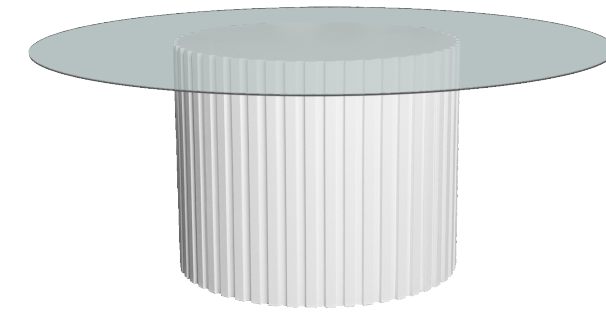

HAIRPIN DICE RUSTIC CAFE TABLE, BLACK LEGS
L60cm • W60cm • H77cm
Wooden Table Top / Black Legs
AED 330

TUSCANY SPHERE DINING TABLE
D200cm • H75cm
White
AED 450