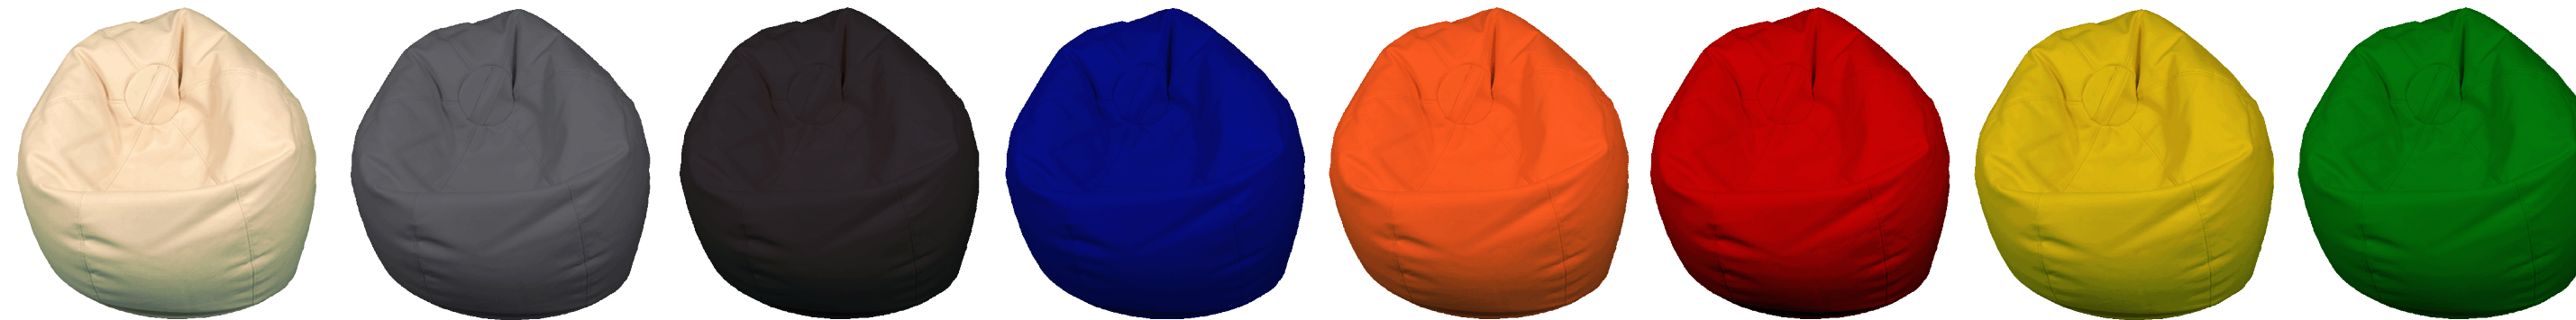

JILLY BEAN BAG
D81 cm
Off-White / Grey / Black / Blue / Orange / Red / Yellow / Green / Purple
AED 60

MIST FAN
L72cm • W52cm • H170m
Black
AED 150