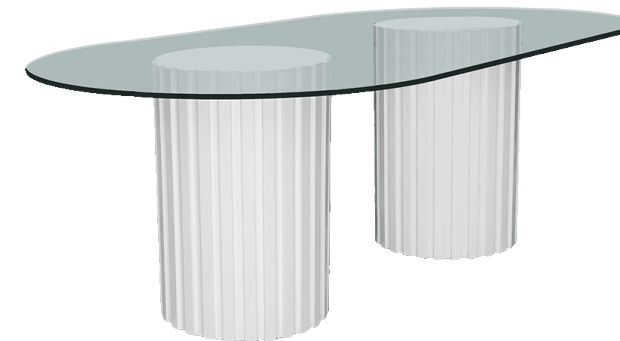

TUSCANY OVAL GLASS DINING TABLE
L240cm • W120cm x H75cm
White AED 475