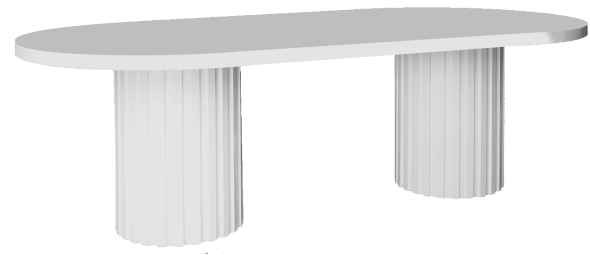

TUSCANY OVAL DINING TABLE
L240cm • W120cm x H75cm
White
AED 475