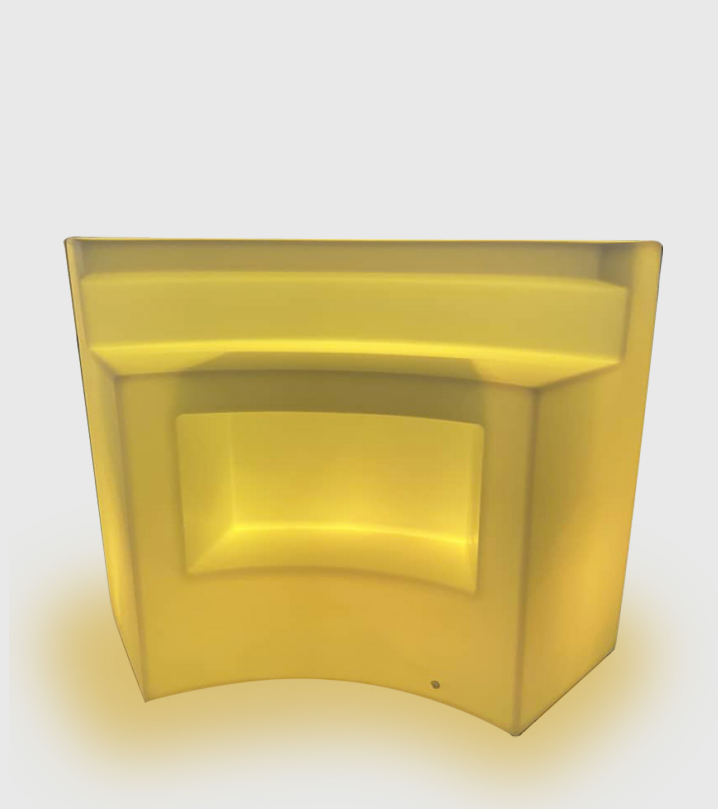

**SLIDE 105 LED CORNER BAR**  
L82cm • W82cm • H110cm  
RGB  
AED 250

**RIPPLE LED STRAIGHT BAR**  
L90cm • W80cm • H110cm  
RGB  
AED 350

**RIPPLE LED CORNER BAR**  
L80cm • W80cm • H110cm  
RGB  
AED 250

**ZEPHYR LED CURVED BAR**  
L150cm • W60cm • H115cm  
RGB  
AED 350