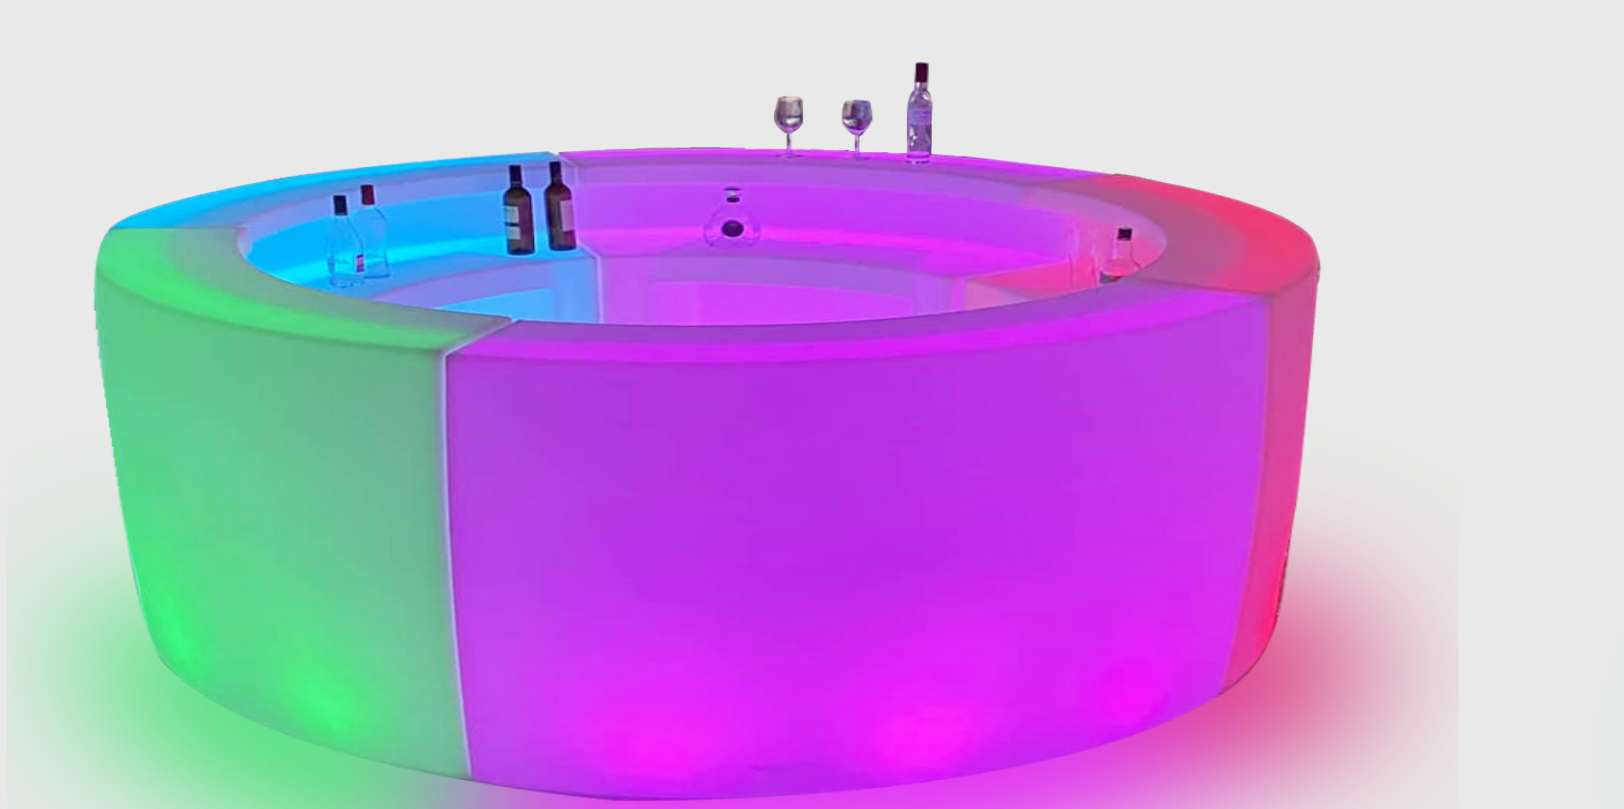

**SLIDE 105 LED CORNER BAR**  
L82cm • W82cm • H110cm  
RGB  
AED 250

**RIPPLE LED STRAIGHT BAR**  
L90cm • W80cm • H110cm  
RGB  
AED 350

**RIPPLE LED CORNER BAR**  
L80cm • W80cm • H110cm  
RGB  
AED 250

**ZEPHYR LED CURVED BAR**  
L150cm • W60cm • H115cm  
RGB  
AED 350