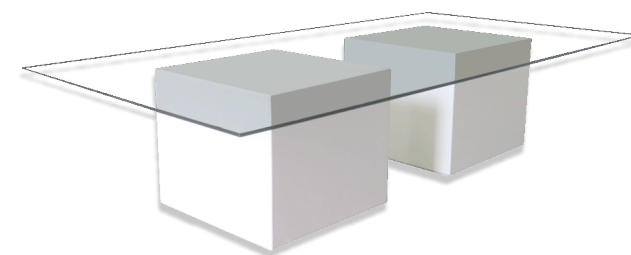

# COFFEE TABLES

**LE MINOU SQUARE COFFEE TABLE**  
L100cm • W100cm • H45cm  
White  
AED 160

**LE MINOU RECTANGULAR COFFEE TABLE**  
L120cm • W60cm • H45cm  
White  
AED 160

**LE MINOU ROUND COFFEE TABLE**  
D100cm • H45cm  
White  
AED 160

**AVALON SQUARE WHITE COFFEE TABLE**  
L100cm • W100cm • H45cm  
White  
AED 160

**AVALON RECTANGULAR WHITE COFFEE TABLE**  
L120cm • W60cm • H45cm  
White  
AED 160

**AVALON ROUND WHITE COFFEE TABLE**  
D100cm • H45cm  
White  
AED 160

**LE MINOU LOW TABLE**  
L50cm • W50cm • H43cm  
White  
AED 60

**LE MINOU SQUARE GLASS COFFEE TABLE**  
L100cm • W100cm • H44cm  
White / Clear  
AED 135

**LE MINOU DASH GLASS COFFEE TABLE**  
L200cm • W100cm • H44cm  
White / Clear  
AED 245