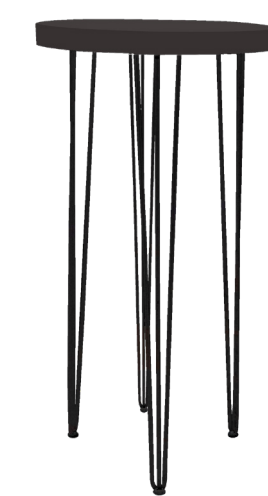

HAIRPIN PEARL BLACK HIGH TABLE
D60cm • H115cm
Black
AED 410