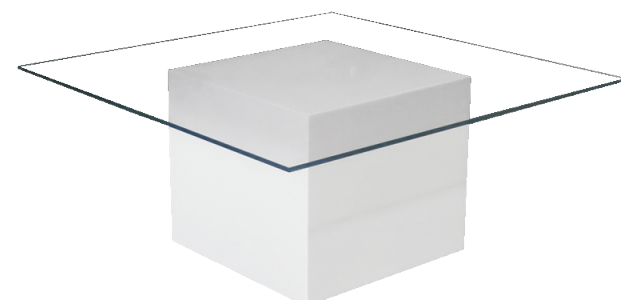

# COFFEE TABLES

**LE MINOU SQUARE COFFEE TABLE**  
L100cm • W100cm • H45cm  
White  
AED 160

**LE MINOU RECTANGULAR COFFEE TABLE**  
L120cm • W60cm • H45cm  
White  
AED 160

**LE MINOU ROUND COFFEE TABLE**  
D100cm • H45cm  
White  
AED 160

**AVALON SQUARE WHITE COFFEE TABLE**  
L100cm • W100cm • H45cm  
White  
AED 160

**AVALON RECTANGULAR WHITE COFFEE TABLE**  
L120cm • W60cm • H45cm  
White  
AED 160

**AVALON ROUND WHITE COFFEE TABLE**  
D100cm • H45cm  
White  
AED 160

**LE MINOU LOW TABLE**  
L50cm • W50cm • H43cm  
White  
AED 60

**LE MINOU SQUARE GLASS COFFEE TABLE**  
L100cm • W100cm • H44cm  
White / Clear  
AED 135

**LE MINOU DASH GLASS COFFEE TABLE**  
L200cm • W100cm • H44cm  
White / Clear  
AED 245