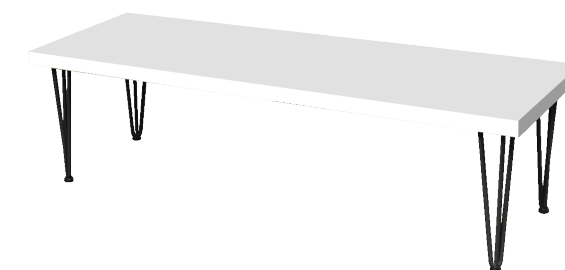

**MENORCA WHITE SIDE TABLE - WOODEN TOP**  
L50cm • W50cm • H45cm  
White Base / Wooden Table Top  
AED 100

**MENORCA BLACK SIDE TABLE - WOODEN TOP**  
L50cm • W50cm • H45cm  
Black Base / Wooden Table Top  
AED 100

**SCANDINAVIAN ROUND COFFEE TABLE**  
D60cm • H50cm  
White / Brown  
AED 110

**VERRE RECTANGULAR GLASS COFFEE TABLE**  
L100cm • W60cm • H44cm  
Chrome Frame / Glass Top  
AED 80

**VERRE SQUARE GLASS COFFEE TABLE**  
L60cm • W60cm • H44cm  
Chrome Frame / Glass Top  
AED 55

# COFFEE TABLES

**HAIRPIN GRAND WHITE COFFEE TABLE, BLACK LEGS**  
L240cm • W100cm • H47cm  
White Table Top / Black Legs  
AED 500

**HAIRPIN GRAND WHITE COFFEE TABLE**  
L240cm • W100cm • H47cm  
White  
AED 500

**HAIRPIN LONG WHITE COFFEE TABLE, BLACK LEGS**  
L180cm • W60cm • H47cm  
White Table Top / Black Legs  
AED 450

**HAIRPIN LONG WHITE COFFEE TABLE**  
L180cm • W60cm • H47cm  
White Table Top / Black Legs  
AED 450