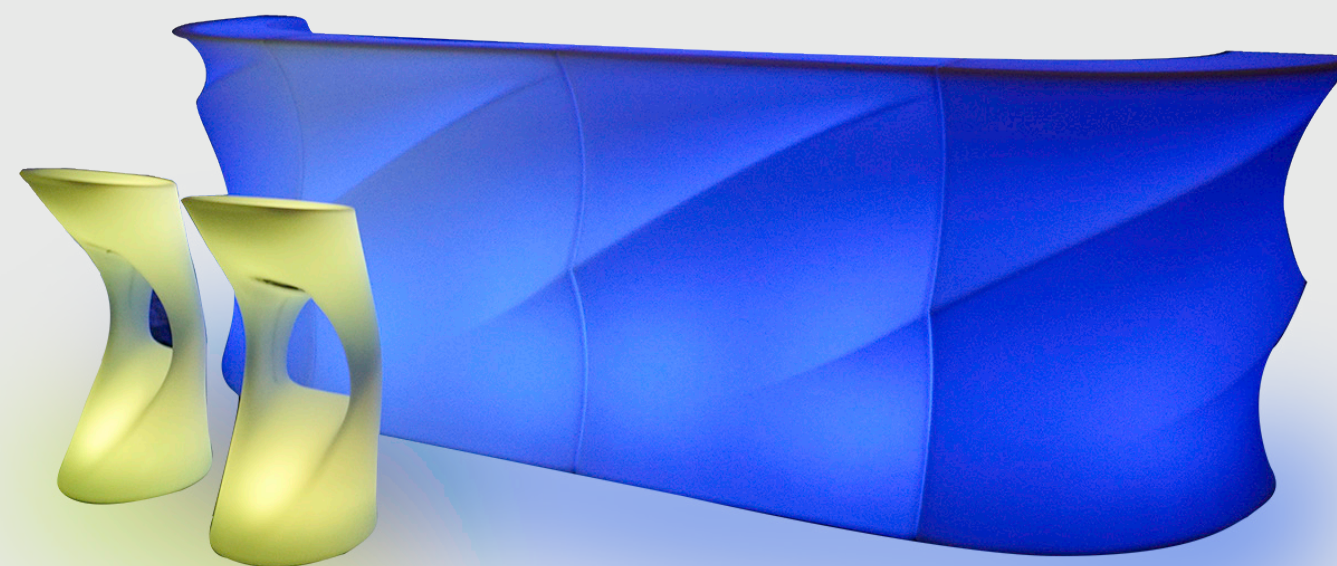

**MAK ROUND LED COCKTAIL TABLE**  
D56cm • H110cm  
RGB  
AED 150

**GLOW LED HIGH TABLE**  
L50cm • W50cm • H110cm  
RGB  
AED 150

**LUMOS LED BAR STOOL**  
L40cm • W37cm • H81cm  
RGB / Clear  
AED 100

**SLIDE 105 LED STRAIGHT BAR**  
L90cm • W82cm • H110cm  
RGB  
AED 350

**SLIDE 105 LED CORNER BAR**  
L82cm • W82cm • H110cm  
RGB  
AED 250

**IGNITE LED TOWER**  
D46cm • H150cm  
RGB  
AED 200

**RIPPLE LED STRAIGHT BAR**  
L90cm • W80cm • H110cm  
RGB  
AED 350

**RIPPLE LED CORNER BAR**  
L80cm • W80cm • H110cm  
RGB  
AED 250

**ZEPHYR LED CURVED BAR**  
L150cm • W60cm • H115cm  
RGB  
AED 350