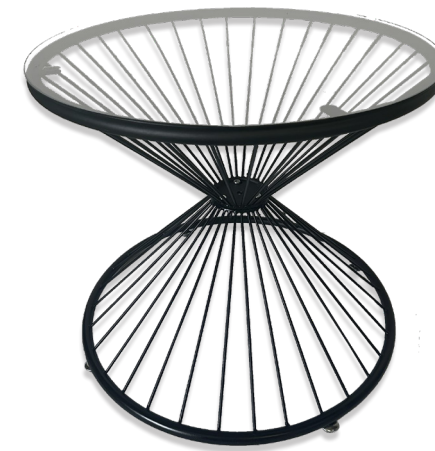

# COFFEE TABLES

**MALLORCA SQUARE COFFEE TABLE**

L60cm • W60cm • H40cm  
White Marble / Gold  
AED 150

**MALLORCA RECTANGULAR COFFEE TABLE**

L120cm • W60cm • H40cm  
White Marble / Gold  
AED 250

**HALO ROUND COFFEE TABLE**

D50cm • H50cm  
White Marble / Gold Metal  
AED 150

**POLARIS GOLD WIRE COFFEE TABLE**

D60cm • H53cm  
Gold Base / Clear Glass Top  
AED 115

**POLARIS WHITE WIRE COFFEE TABLE**

D60cm • H53cm  
White Base / Clear Glass Top  
AED 115

**POLARIS BLACK WIRE COFFEE TABLE**

D60cm • H53cm  
Black Base / Clear Glass Top  
AED 115

**ASTER GOLD COFFEE TABLE**

D80cm • H45cm  
Gold Base / White Top  
AED 120

**ASTER WHITE COFFEE TABLE**

D80cm • H45cm  
White  
AED 120

**ASTER BLACK COFFEE TABLE**

D80cm • H45cm  
Black Base / White Top  
AED 120

**ECLIPSE BLACK COFFEE TABLE**

D60cm • H50cm  
Black Metal  
AED 150

**ECLIPSE WHITE COFFEE TABLE**

D60cm • H50cm  
White Metal  
AED 150