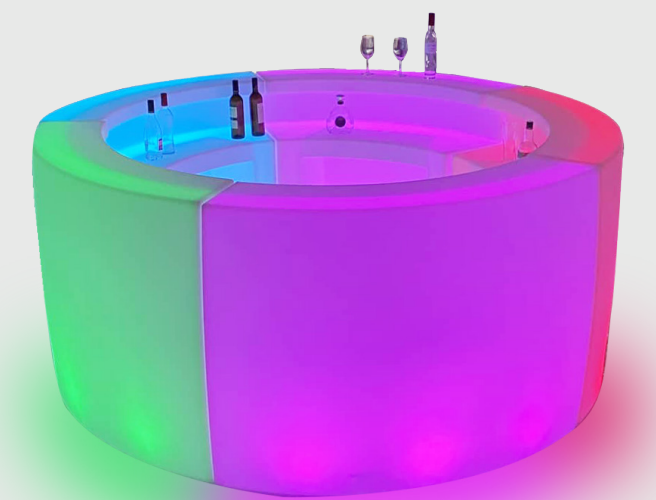

**MAK ROUND LED COCKTAIL TABLE**  
D56cm • H110cm  
RGB  
AED 150

**GLOW LED HIGH TABLE**  
L50cm • W50cm • H110cm  
RGB  
AED 150

**LUMOS LED BAR STOOL**  
L40cm • W37cm • H81cm  
RGB / Clear  
AED 100

**SLIDE 105 LED STRAIGHT BAR**  
L90cm • W82cm • H110cm  
RGB  
AED 350

**SLIDE 105 LED CORNER BAR**  
L82cm • W82cm • H110cm  
RGB  
AED 250

**IGNITE LED TOWER**  
D46cm • H150cm  
RGB  
AED 200

**RIPPLE LED STRAIGHT BAR**  
L90cm • W80cm • H110cm  
RGB  
AED 350

**RIPPLE LED CORNER BAR**  
L80cm • W80cm • H110cm  
RGB  
AED 250

**ZEPHYR LED CURVED BAR**  
L150cm • W60cm • H115cm  
RGB  
AED 350