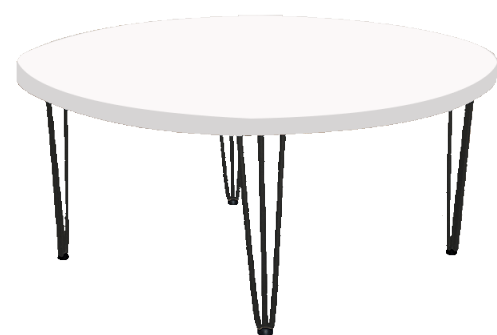

**HAIRPIN LONG WHITE COFFEE TABLE, BLACK LEGS**  
L180cm • W60cm • H47cm  
White Table Top / Black Legs  
AED 450

**HAIRPIN LONG WHITE COFFEE TABLE**  
L180cm • W60cm • H47cm  
White Table Top / Black Legs  
AED 450

**HAIRPIN RECTANGULAR WHITE COFFEE TABLE, BLACK LEGS**  
L120cm • W60cm • H47cm  
White Table Top / Black Legs  
AED 300

**HAIRPIN RECTANGULAR WHITE COFFEE TABLE**  
L120cm • W60cm • H47cm  
White  
AED 300

**HAIRPIN SQUARE WHITE COFFEE TABLE, BLACK LEGS**  
L100cm • W100cm • H47cm  
White Table Top / Black Legs  
AED 300

**HAIRPIN SQUARE WHITE COFFEE TABLE**  
L100cm • W100cm • H47cm  
White  
AED 300

**HAIRPIN DICE WHITE COFFEE TABLE, BLACK LEGS**  
L60cm • W60cm • H47cm  
White Table Top / Black Legs  
AED 250

**HAIRPIN DICE WHITE COFFEE TABLE**  
L60cm • W60cm • H47cm  
White  
AED 250

**HAIRPIN ROUND WHITE COFFEE TABLE, BLACK LEGS**  
D100cm • H47cm  
White Table Top / Black Legs  
AED 300

**HAIRPIN ROUND WHITE COFFEE TABLE**  
D100cm • H47cm  
White  
AED 300