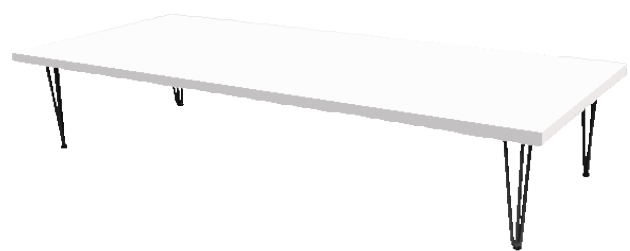

**MENORCA WHITE SIDE TABLE - WOODEN TOP**  
L50cm • W50cm • H45cm  
White Base / Wooden Table Top  
AED 100

**MENORCA BLACK SIDE TABLE - WOODEN TOP**  
L50cm • W50cm • H45cm  
Black Base / Wooden Table Top  
AED 100

**SCANDINAVIAN ROUND COFFEE TABLE**  
D60cm • H50cm  
White / Brown  
AED 110

**VERRE RECTANGULAR GLASS COFFEE TABLE**  
L100cm • W60cm • H44cm  
Chrome Frame / Glass Top  
AED 80

**VERRE SQUARE GLASS COFFEE TABLE**  
L60cm • W60cm • H44cm  
Chrome Frame / Glass Top  
AED 55

# COFFEE TABLES

**HAIRPIN GRAND WHITE COFFEE TABLE, BLACK LEGS**  
L240cm • W100cm • H47cm  
White Table Top / Black Legs  
AED 500

**HAIRPIN GRAND WHITE COFFEE TABLE**  
L240cm • W100cm • H47cm  
White  
AED 500

**HAIRPIN LONG WHITE COFFEE TABLE, BLACK LEGS**  
L180cm • W60cm • H47cm  
White Table Top / Black Legs  
AED 450

**HAIRPIN LONG WHITE COFFEE TABLE**  
L180cm • W60cm • H47cm  
White Table Top / Black Legs  
AED 450