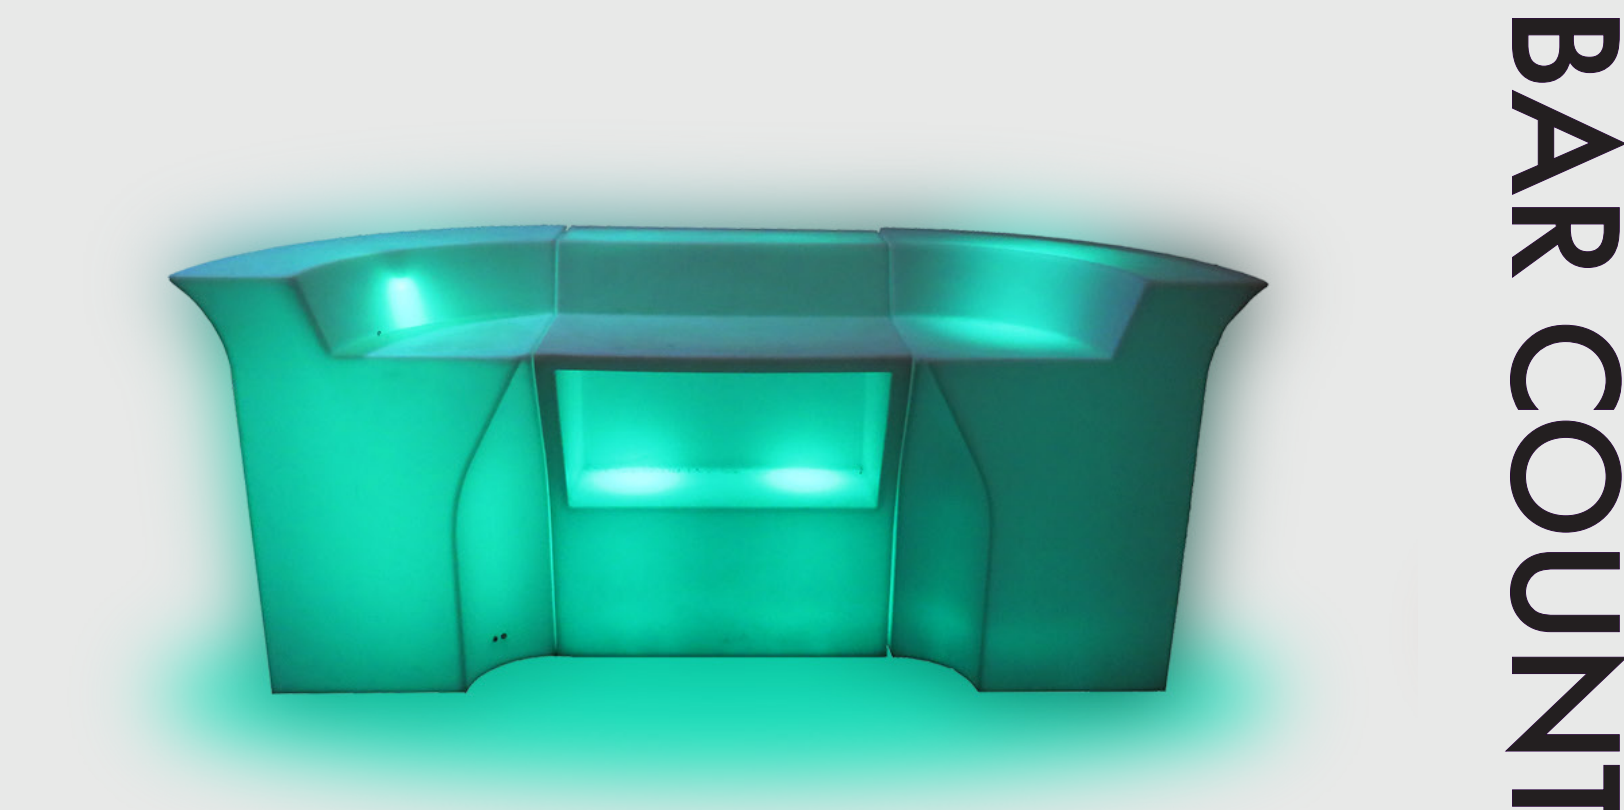

RIPPLE LED STRAIGHT BAR
L90cm • W80cm • H110cm
RGB
AED 350