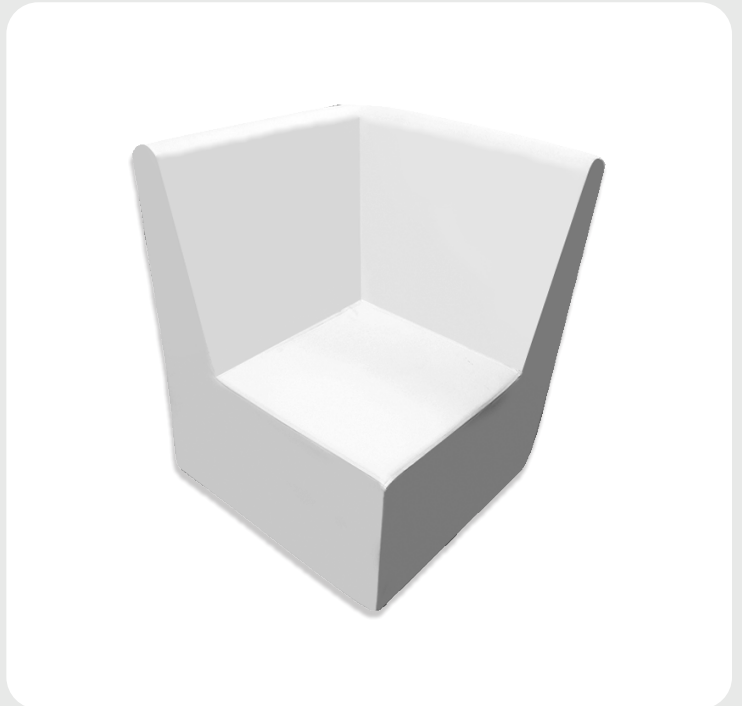

CHAMELEON CORNER CHAIR
L71cm • W71cm • H93cm • S45cm
White Leather
AED 100