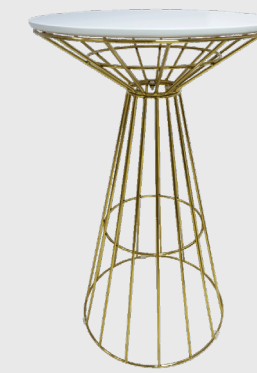

COCKTAIL TABLES