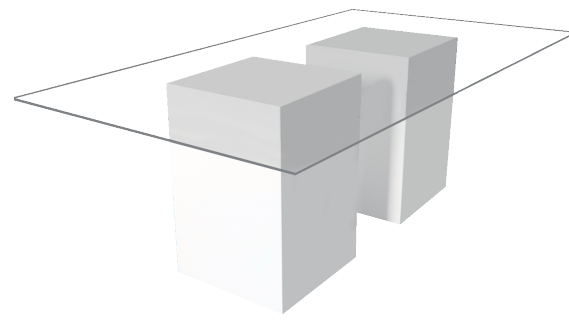

LE MINOU REGAL GLASS OFFICE TABLE
L240cm • W120cm • H75cm
Clear / White
AED 390