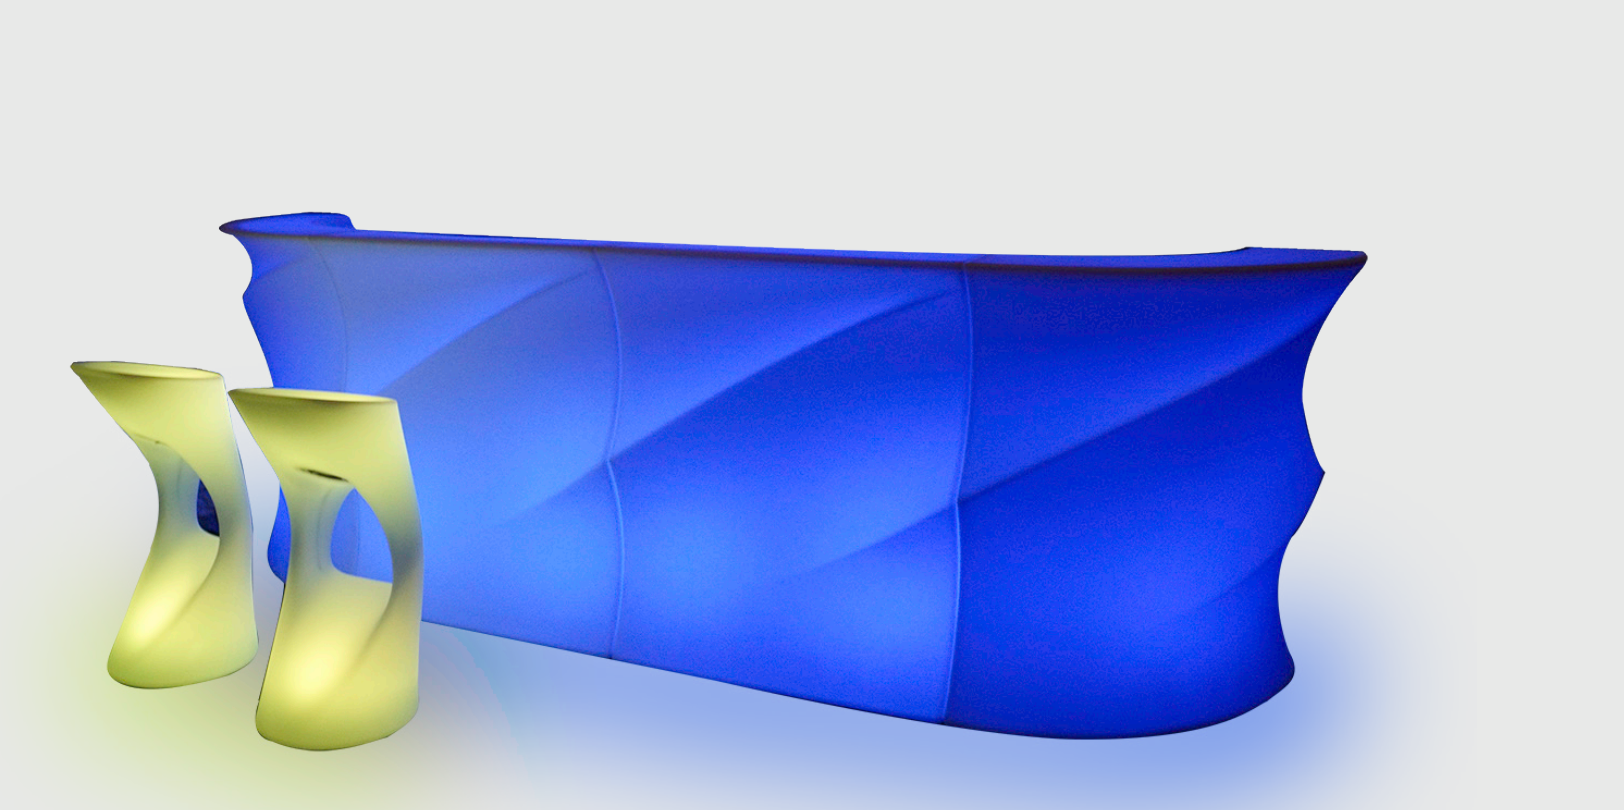

ZEPHYR LED CURVED BAR
L150cm • W60cm • H115cm
RGB
AED 350