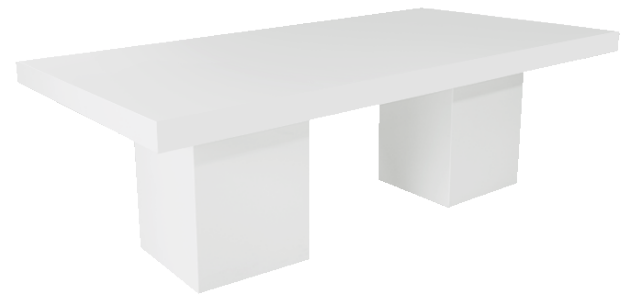

DINING TABLES

LE MINOU GRAND DINING TABLE
L240cm • W120cm • H77cm
White
AED 585