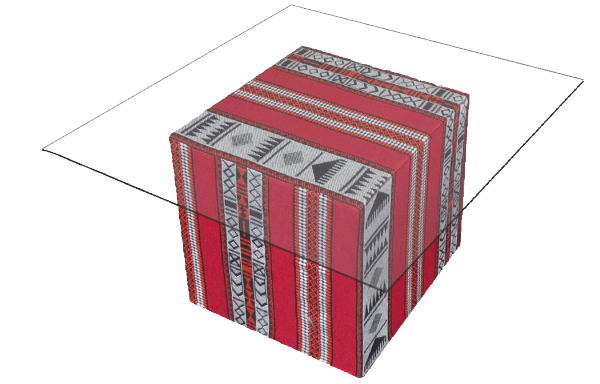

ARABIC CUBE TABLE WITH GLASS TOP
L100cm • W100cm • H50cm
Glass / Arabic Print Sadu
AED 160