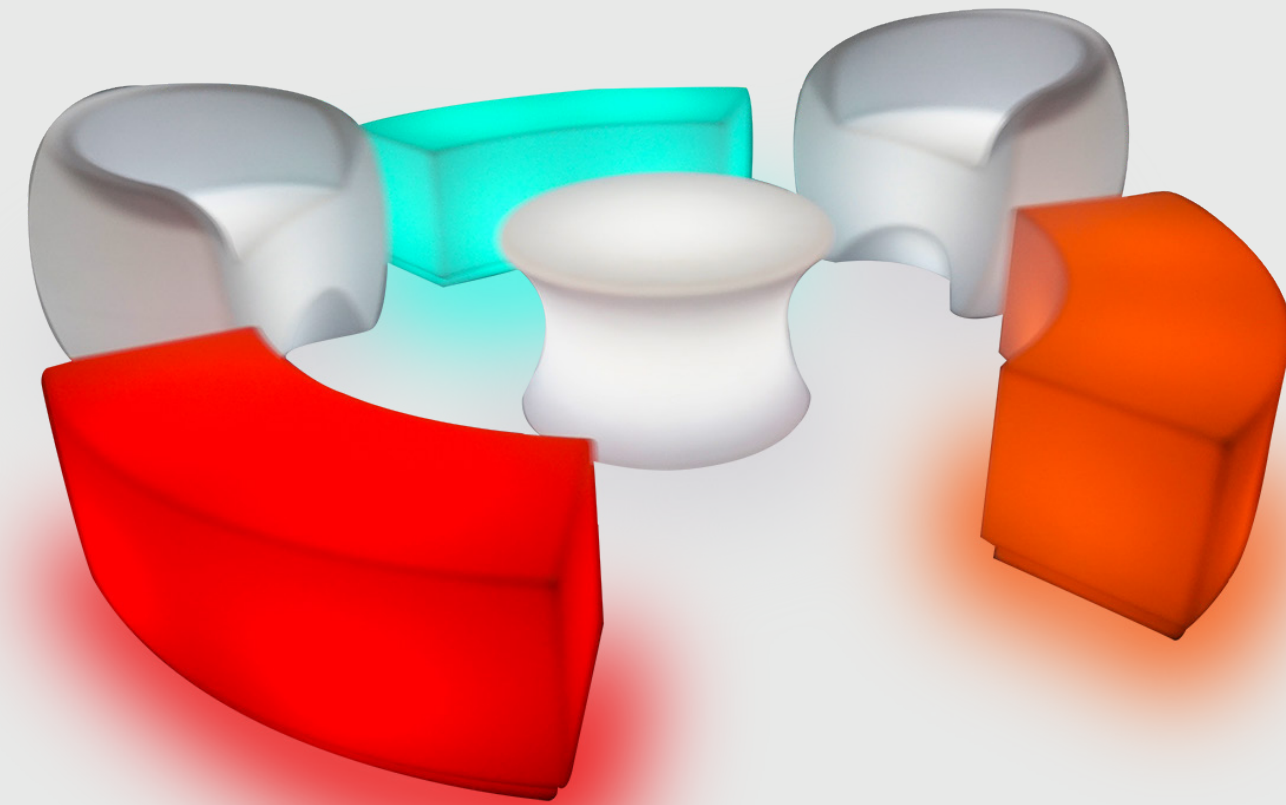

# LED COLLECTION

**CRESCENT LED LOUNGE CHAIR**  
L79cm • W64cm • H44cm  
RGB  
AED 100

**LUNA LED COFFEE TABLE**  
D70cm • H43cm  
RGB / Clear  
AED 100

**CALYX LED CURVED BENCH**  
L120cm • W40cm • H40cm  
RGB  
AED 150