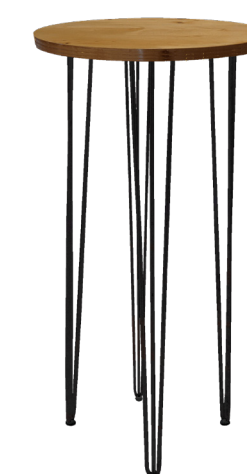

HAIRPIN PEARL RUSTIC HIGH TABLE, BLACK LEGS
D60cm • H115cm
Wooden Table Top / Black Legs
AED 410