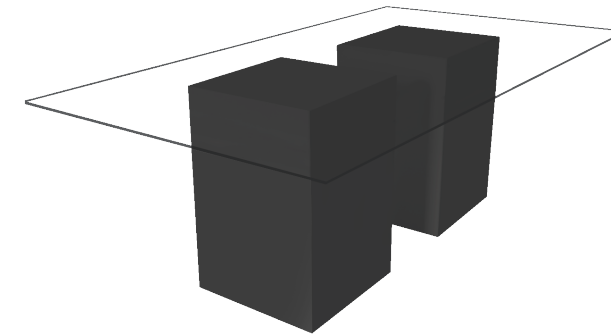

MIDNIGHT LE MINOU REGAL GLASS MEETING TABLE
L240cm • W120cm • H75cm
Clear / Black
AED 390