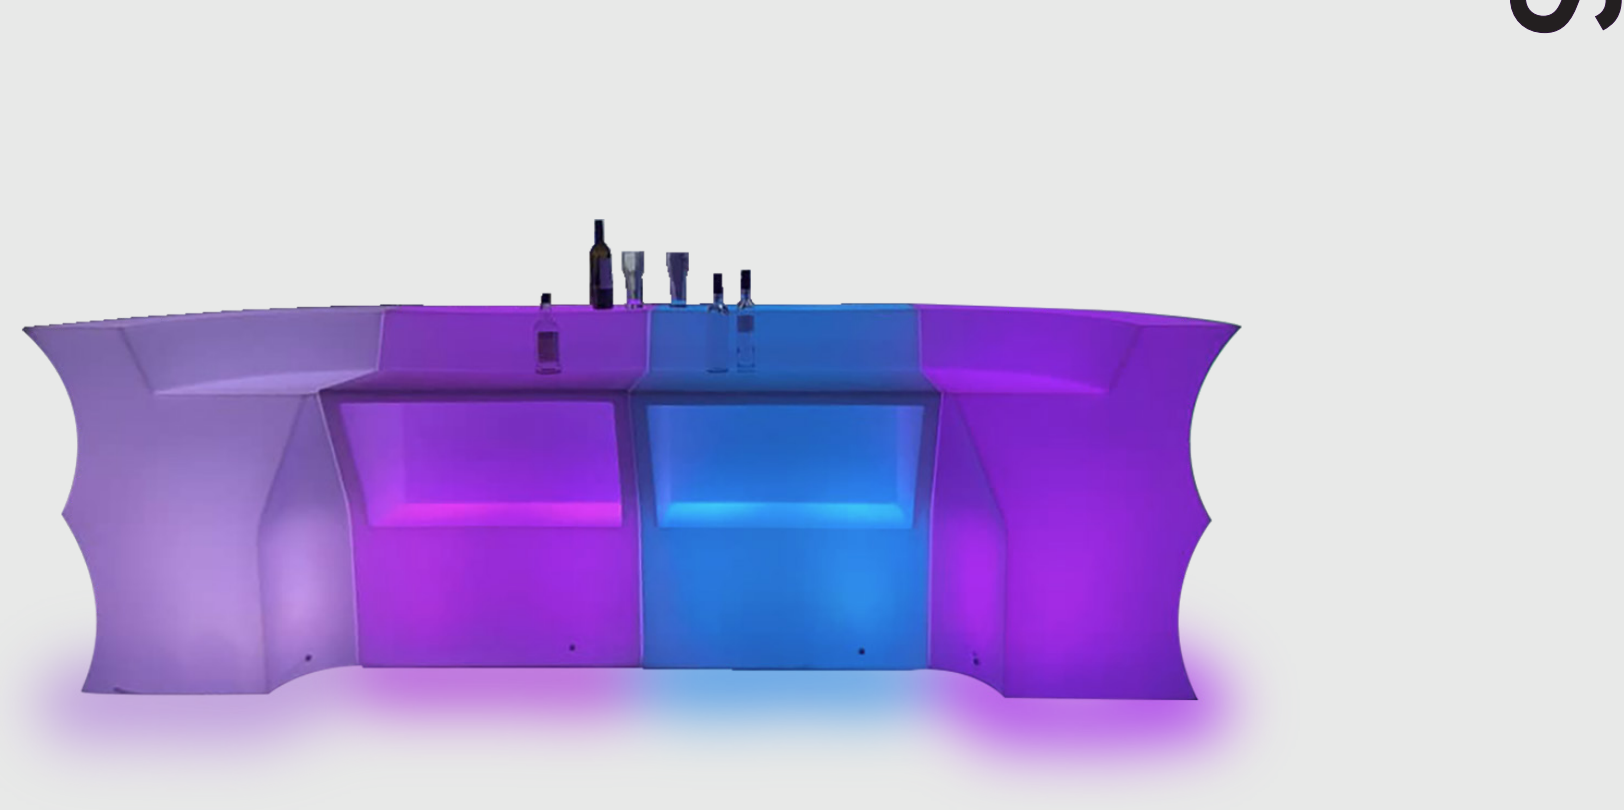

**APOLLO COUNTER**  
L110cm • W44cm • H107cm  
Branding: W100cm • H97cm  
Black  
AED 350

**ASPEN WOODEN BAR TABLE**  
L90cm • W82cm • H110cm  
RGB  
AED 495

BAR COUNTERS

**SLIDE 105 LED STRAIGHT BAR**  
L90cm • W82cm • H110cm  
RGB  
AED 350

**SLIDE 105 LED CORNER BAR**  
L82cm • W82cm • H110cm  
RGB  
AED 250

**RIPPLE LED STRAIGHT BAR**  
L90cm • W80cm • H110cm  
RGB  
AED 350

**RIPPLE LED CORNER BAR**  
L80cm • W80cm • H110cm  
RGB  
AED 250