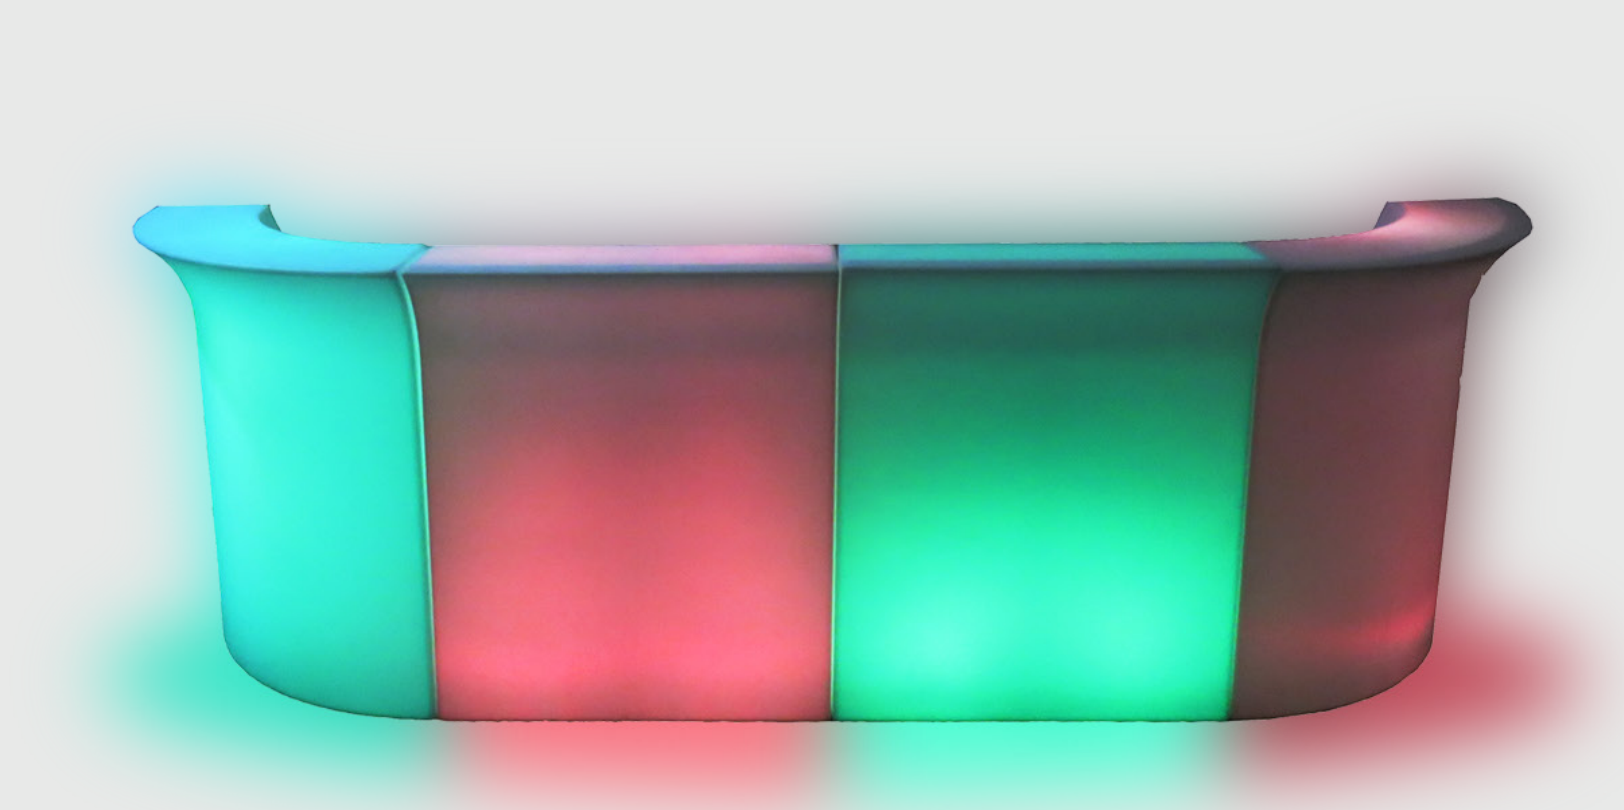

RIPPLE LED STRAIGHT BAR
L90cm • W80cm • H110cm
RGB
AED 350