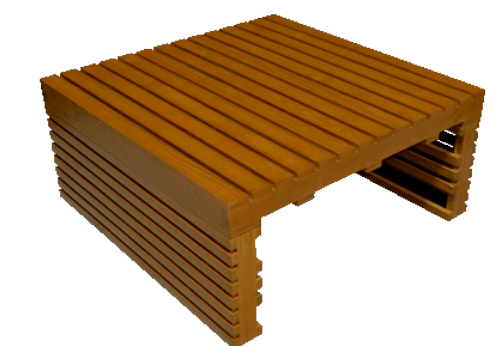

BRAUN SQUARE COFFEE TABLE
L100cm • W100cm • H45cm
Brown
AED 190