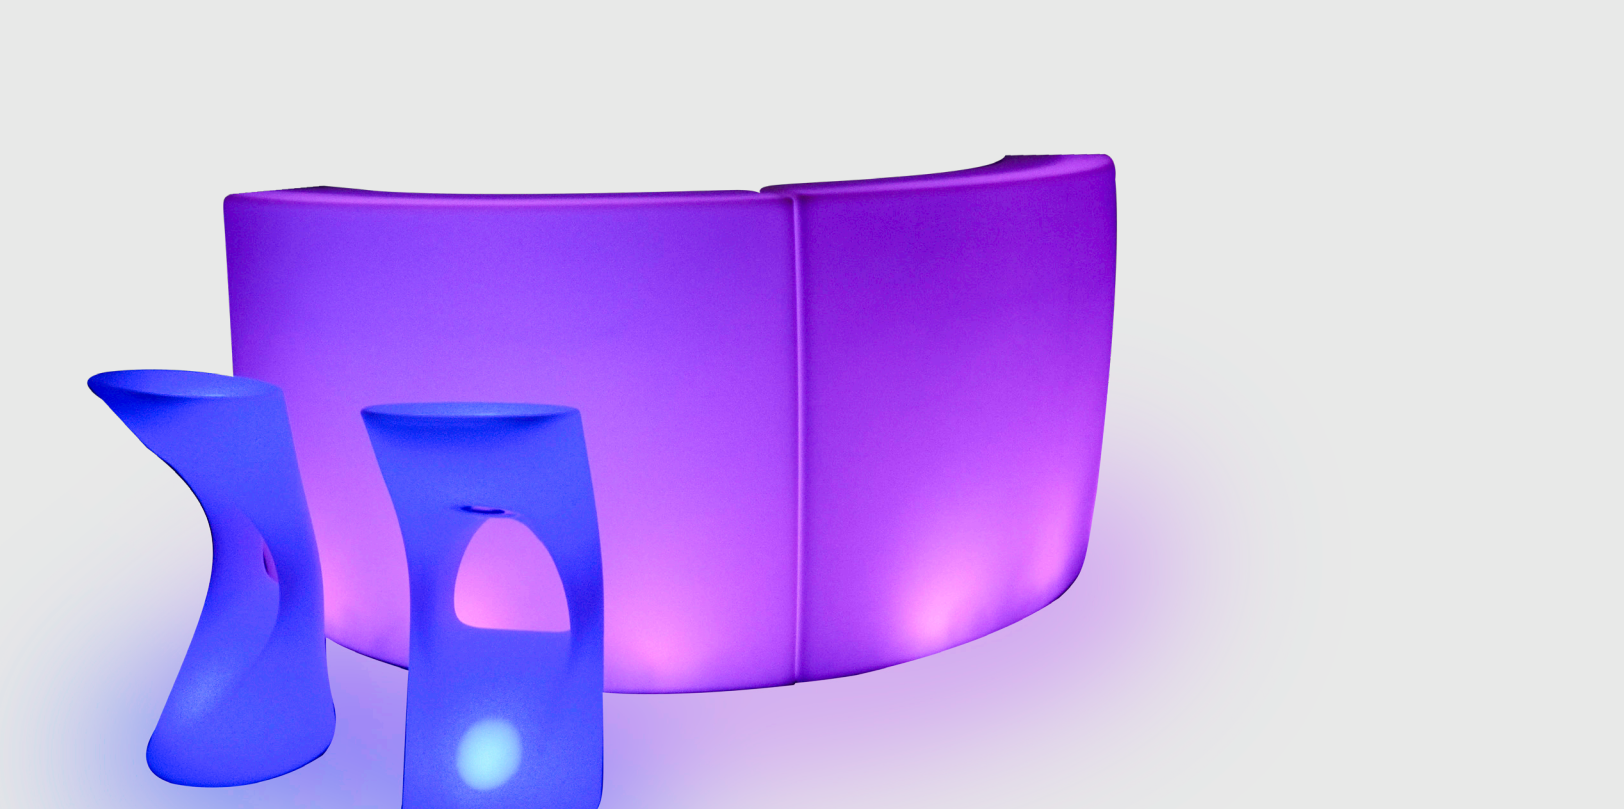

**SLIDE 105 LED CORNER BAR**  
L82cm • W82cm • H110cm  
RGB  
AED 250

**RIPPLE LED STRAIGHT BAR**  
L90cm • W80cm • H110cm  
RGB  
AED 350

**RIPPLE LED CORNER BAR**  
L80cm • W80cm • H110cm  
RGB  
AED 250

**ZEPHYR LED CURVED BAR**  
L150cm • W60cm • H115cm  
RGB  
AED 350