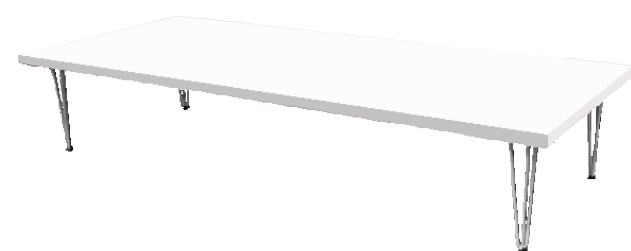

**MENORCA WHITE SIDE TABLE - WOODEN TOP**  
L50cm • W50cm • H45cm  
White Base / Wooden Table Top  
AED 100

**MENORCA BLACK SIDE TABLE - WOODEN TOP**  
L50cm • W50cm • H45cm  
Black Base / Wooden Table Top  
AED 100

**SCANDINAVIAN ROUND COFFEE TABLE**  
D60cm • H50cm  
White / Brown  
AED 110

**VERRE RECTANGULAR GLASS COFFEE TABLE**  
L100cm • W60cm • H44cm  
Chrome Frame / Glass Top  
AED 80

**VERRE SQUARE GLASS COFFEE TABLE**  
L60cm • W60cm • H44cm  
Chrome Frame / Glass Top  
AED 55

# COFFEE TABLES

**HAIRPIN GRAND WHITE COFFEE TABLE, BLACK LEGS**  
L240cm • W100cm • H47cm  
White Table Top / Black Legs  
AED 500

**HAIRPIN GRAND WHITE COFFEE TABLE**  
L240cm • W100cm • H47cm  
White  
AED 500

**HAIRPIN LONG WHITE COFFEE TABLE, BLACK LEGS**  
L180cm • W60cm • H47cm  
White Table Top / Black Legs  
AED 450

**HAIRPIN LONG WHITE COFFEE TABLE**  
L180cm • W60cm • H47cm  
White Table Top / Black Legs  
AED 450