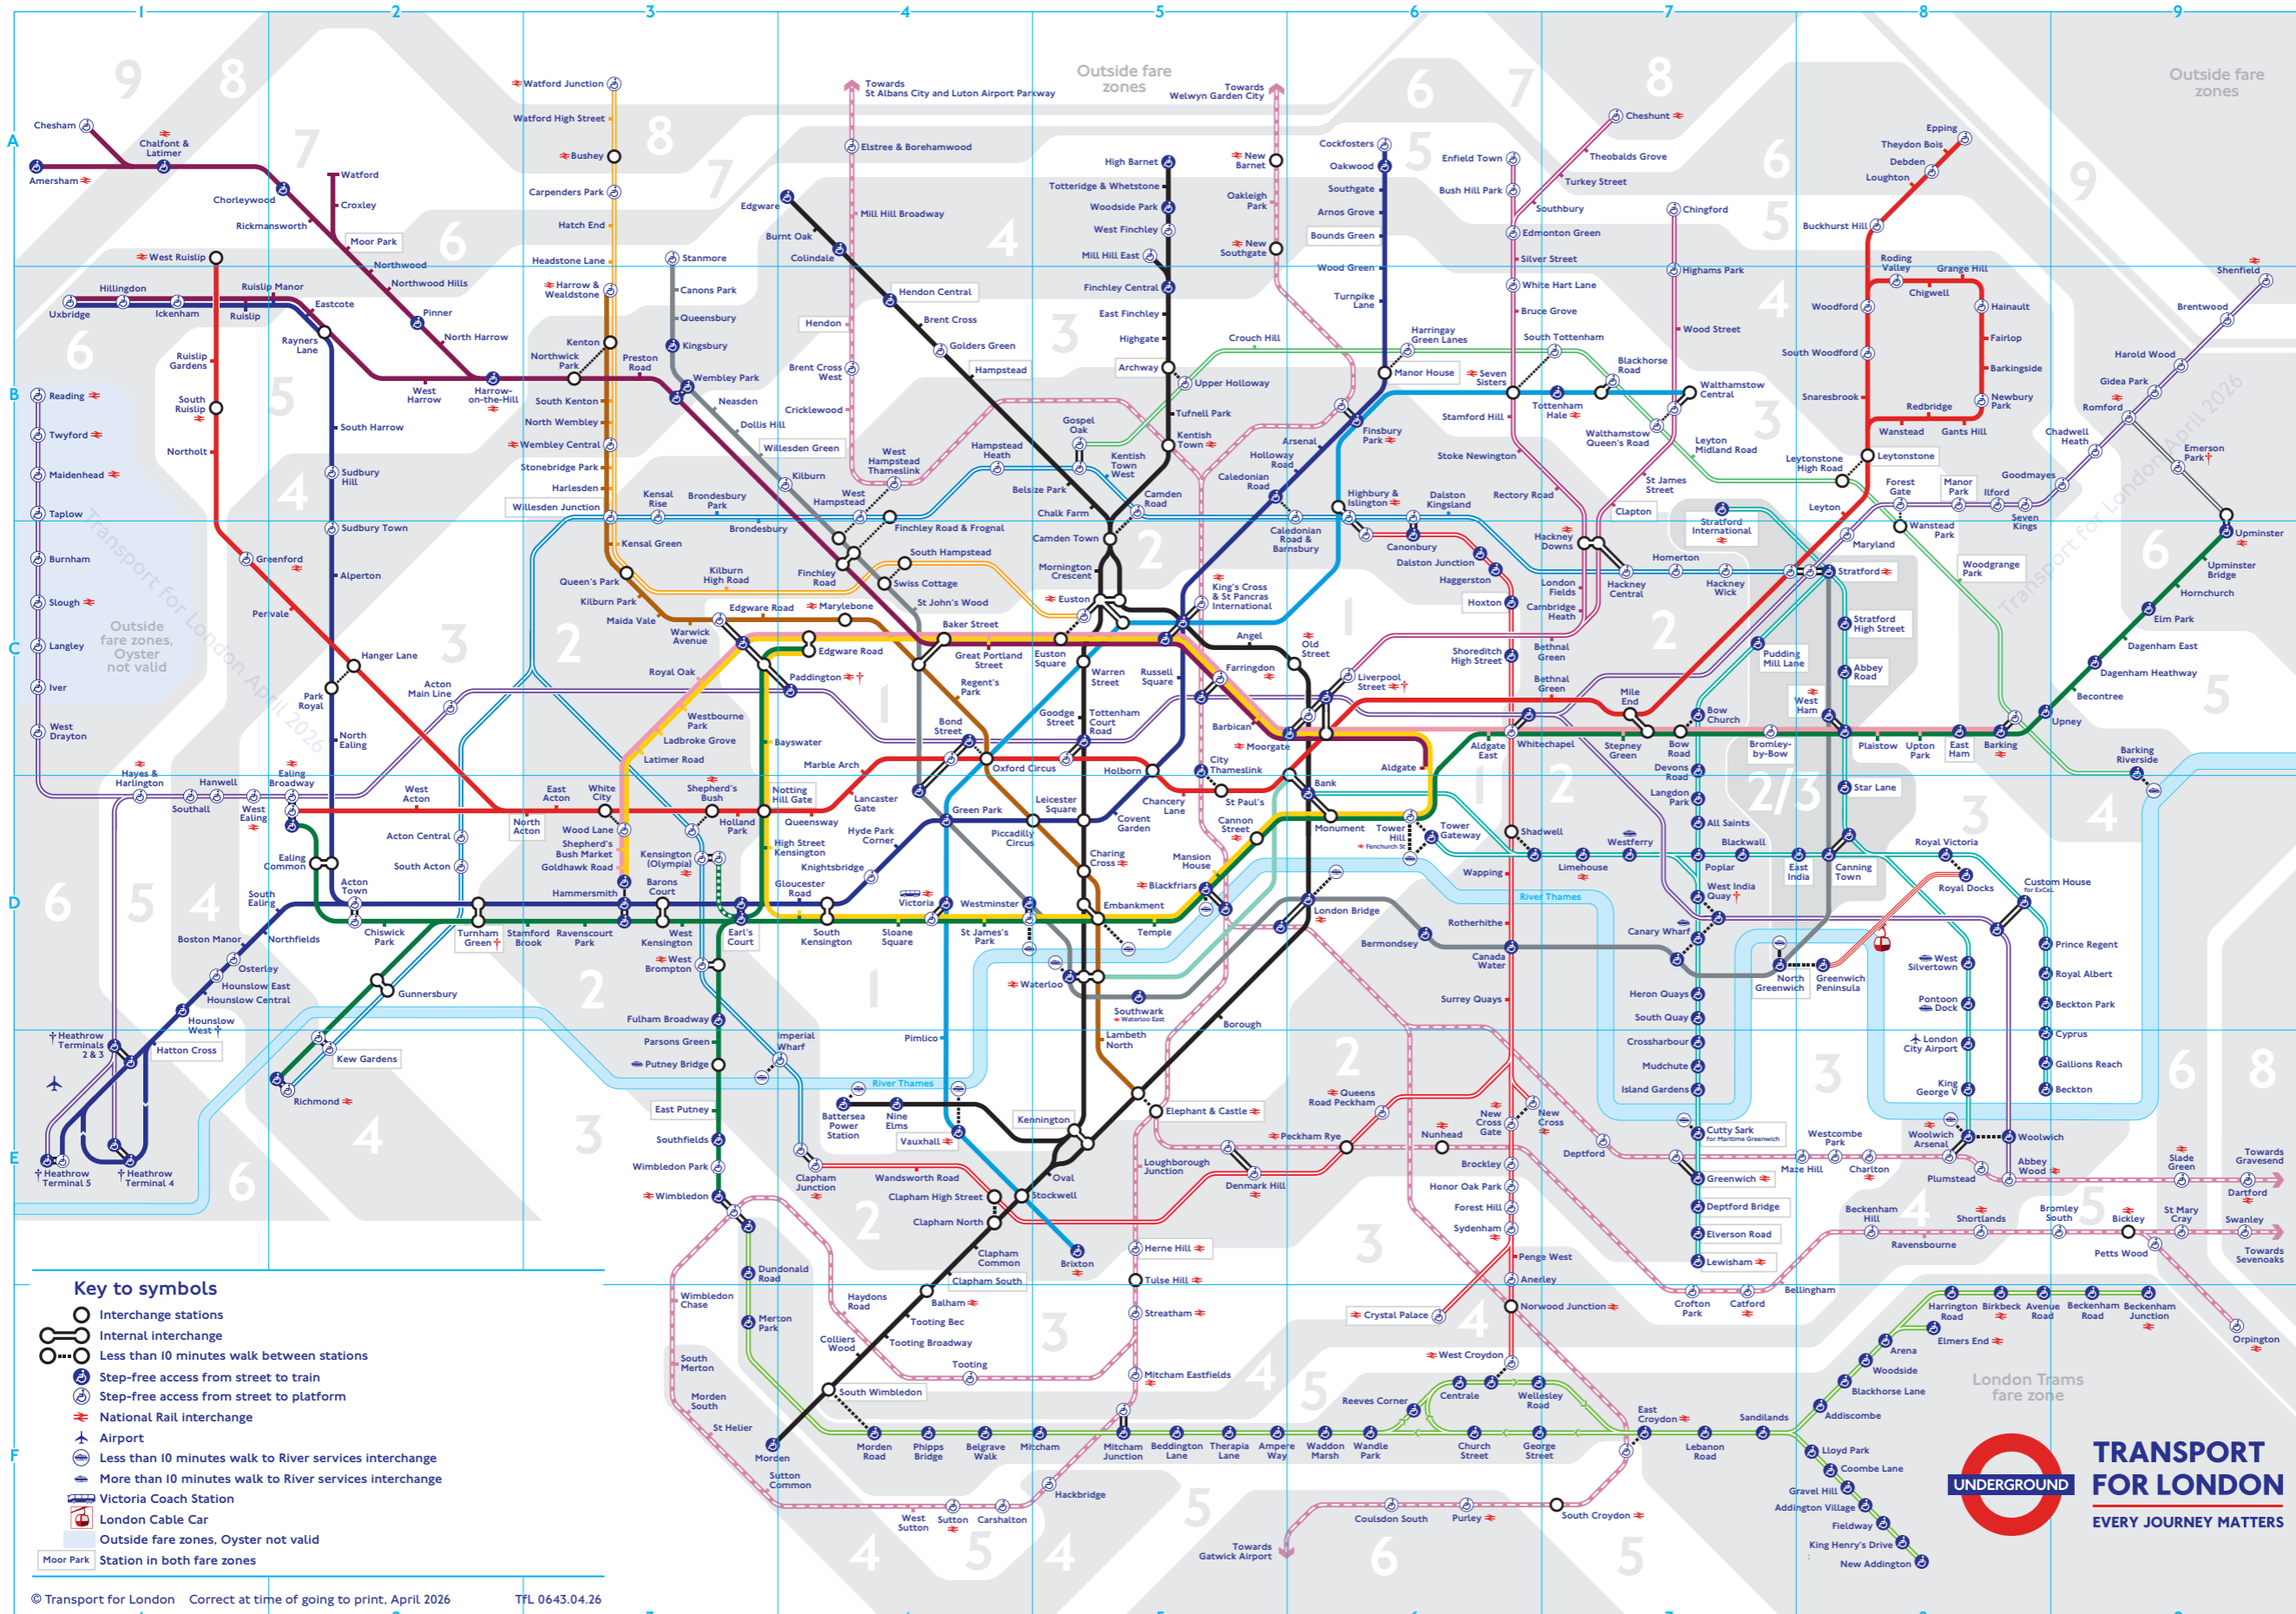

Check before you travel
Fares vary depending on the line used, the direction of travel, time of day and day of the week. To check your fare, visit tfl.gov.uk/farefinder

For more detailed accessibility information, please use the Step-free Tube guide by visiting tfl.gov.uk/tube-map

† Elizabeth line Heathrow Airport stations
Special fares apply on Elizabeth line services to/from Heathrow Airport.

† Hounslow West
Step-free access for manual wheelchairs only.

† Services or access at these stations are subject to variation.
To check before you travel, visit tfl.gov.uk/plan-a-journey

1. **Key to lines**
2. Bakerloo
   - Central
   - Circle
   - District
   - Hammersmith & City
   - Jubilee
   - Metropolitan
   - Northern
   - Piccadilly
   - Victoria
   - Waterloo & City
   - DLR
   - Elizabeth line
   - London Trams
   - London Cable Car
     Special fares apply
   - Thameslink
     Service not operated by TfL. If you need assistance, please speak to staff at your origin station so this can be arranged at the destination station or check assisted travel at thameslinkrailway.com
   - District
     Open at weekends and on some public holidays
3. **London Overground**
4. Liberty line
   - Lioness line
   - Mildmay line
   - Suffragette line
   - Weaver line
   - Windrush line
5. Air-conditioned trains

1. **Key to symbols**
2. Interchange stations
   - Internal interchange
   - Less than 10 minutes walk between stations
   - Step-free access from street to train
   - Step-free access from street to platform
   - National Rail interchange
   - Airport
   - Less than 10 minutes walk to River services interchange
   - More than 10 minutes walk to River services interchange
   - Victoria Coach Station
   - London Cable Car
   - Outside fare zones, Oyster not valid
   - Station in both fare zones

Online maps are strictly for personal use only. To license the Tube map for commercial use please visit tfl.gov.uk/maplicensing

TfL Go, your real-time travel app

Download TfL Go to plan your journey

Direct
DST 20

Bus only
Direct

Victoria
District
St James's Park