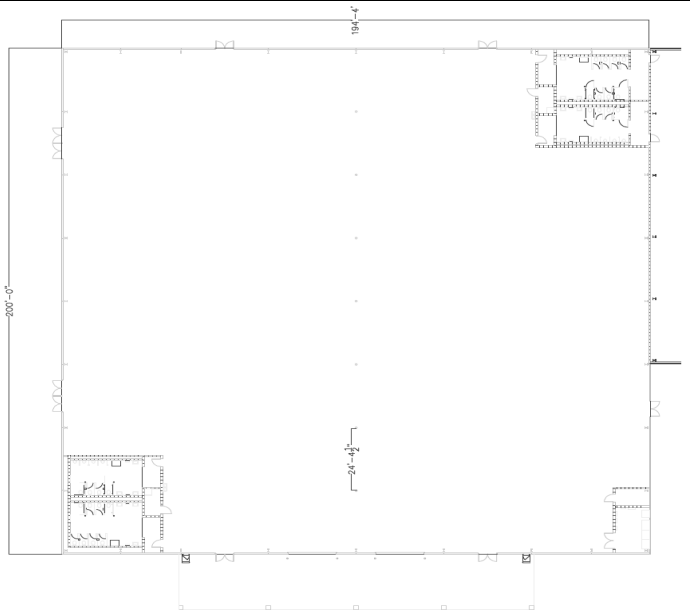

Expo Hall 2

Expo Hall 2 is located directly behind the Freeman Coliseum, separate from the other three Expo Halls. Because of its far proximity to our other Expo Halls, clients get a more exclusive feel when hosting events in this space. Like our other Expo Halls, this space is climate controlled with concrete floors.

As a safety measure to combat COVID-19, we have added UVC lighting in the HVAC system to kill any mold, germs, or contaminants in the air.

Specs	Pricing
<ul style="list-style-type: none"> 38,800 Sq. Ft. / 200' x 194' Space Capacities* <ul style="list-style-type: none"> - Banquet: 2,600 - Theatre: 5,652 - Standing: 7,800 <p><i>* May vary depending on event setup</i></p>	<ul style="list-style-type: none"> Rental for Expo Hall C only starts at \$4,000.00 ++ Rental for Expo Halls A,B, C and Hall 2 combined starts at a discounted rate of \$13,000 ++ Concert rate: \$6,500 - \$12,500 vs. 10% Gross Tix Sales <p>++ Additional services & fees apply, Non-Profit rates available.</p>