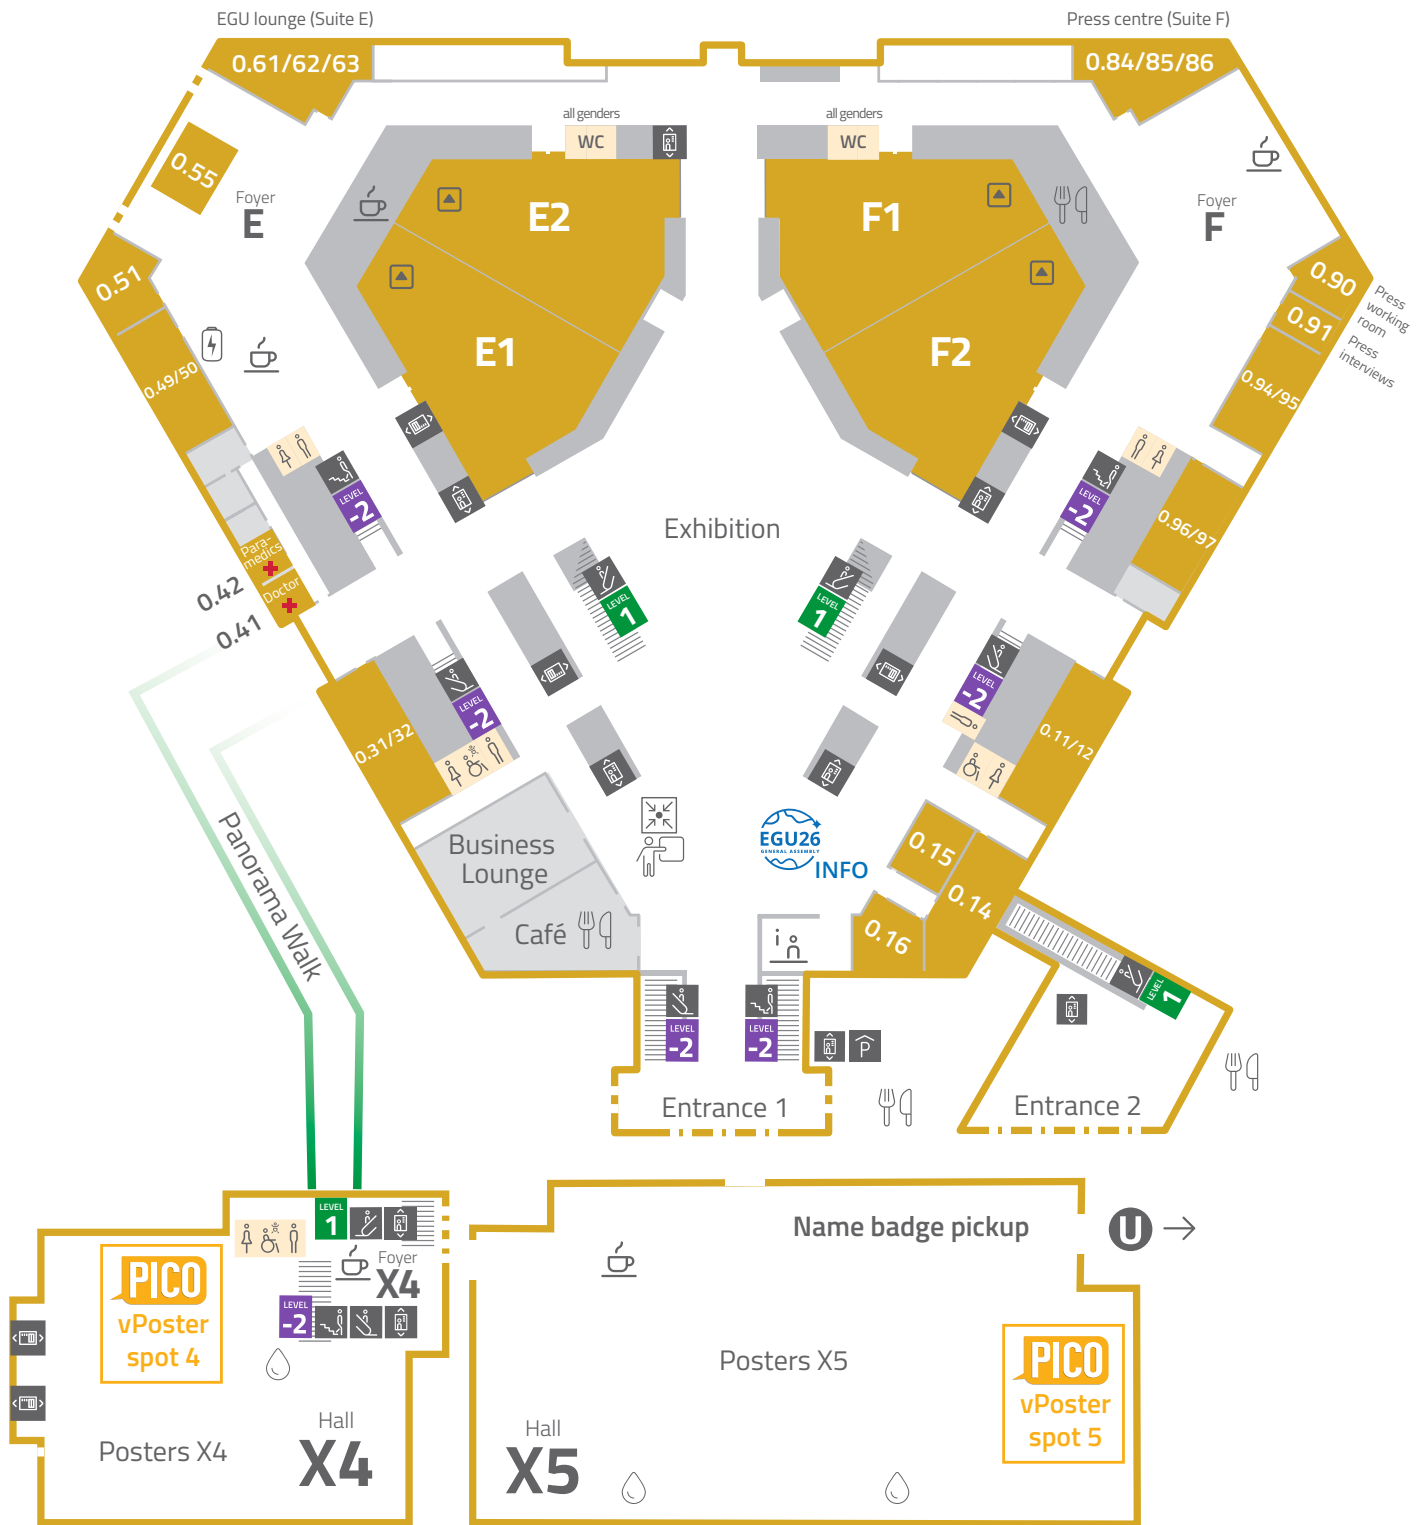

## Purple Level -2 – basement

Lecture rooms | Posters X1 | X2 | X3 | Exhibition

Coffee spot	Elevator	Restaurants	Artist-in-residence	Cloakroom
Restroom	Escalator	Water station	Artist-in-residence	
Baby-care room	Stairs	Charging station	Stage	

## Yellow Level 0 – ground floor

Lecture rooms | Press centre | Posters X4 | X5 | Exhibition

	Coffee spot		Elevator		Information		Restaurants		Poster print service
	Restroom		Escalator		Meeting point		Charging station		
	Baby-care room		Stairs		Water station		Stage		

## Green Level 1 – first floor

Lecture rooms | Exhibition

	Coffee spot		Elevator		Charging station
	Restroom		Escalator		
	Baby-care room		Stairs		

## Red Level 2 – second floor

Lecture rooms | Poster Hall A | EGU Editors

	Coffee spot		Elevator		Restaurants
	Restroom		Escalator		Water station
	Baby-care room		Stairs		Charging station