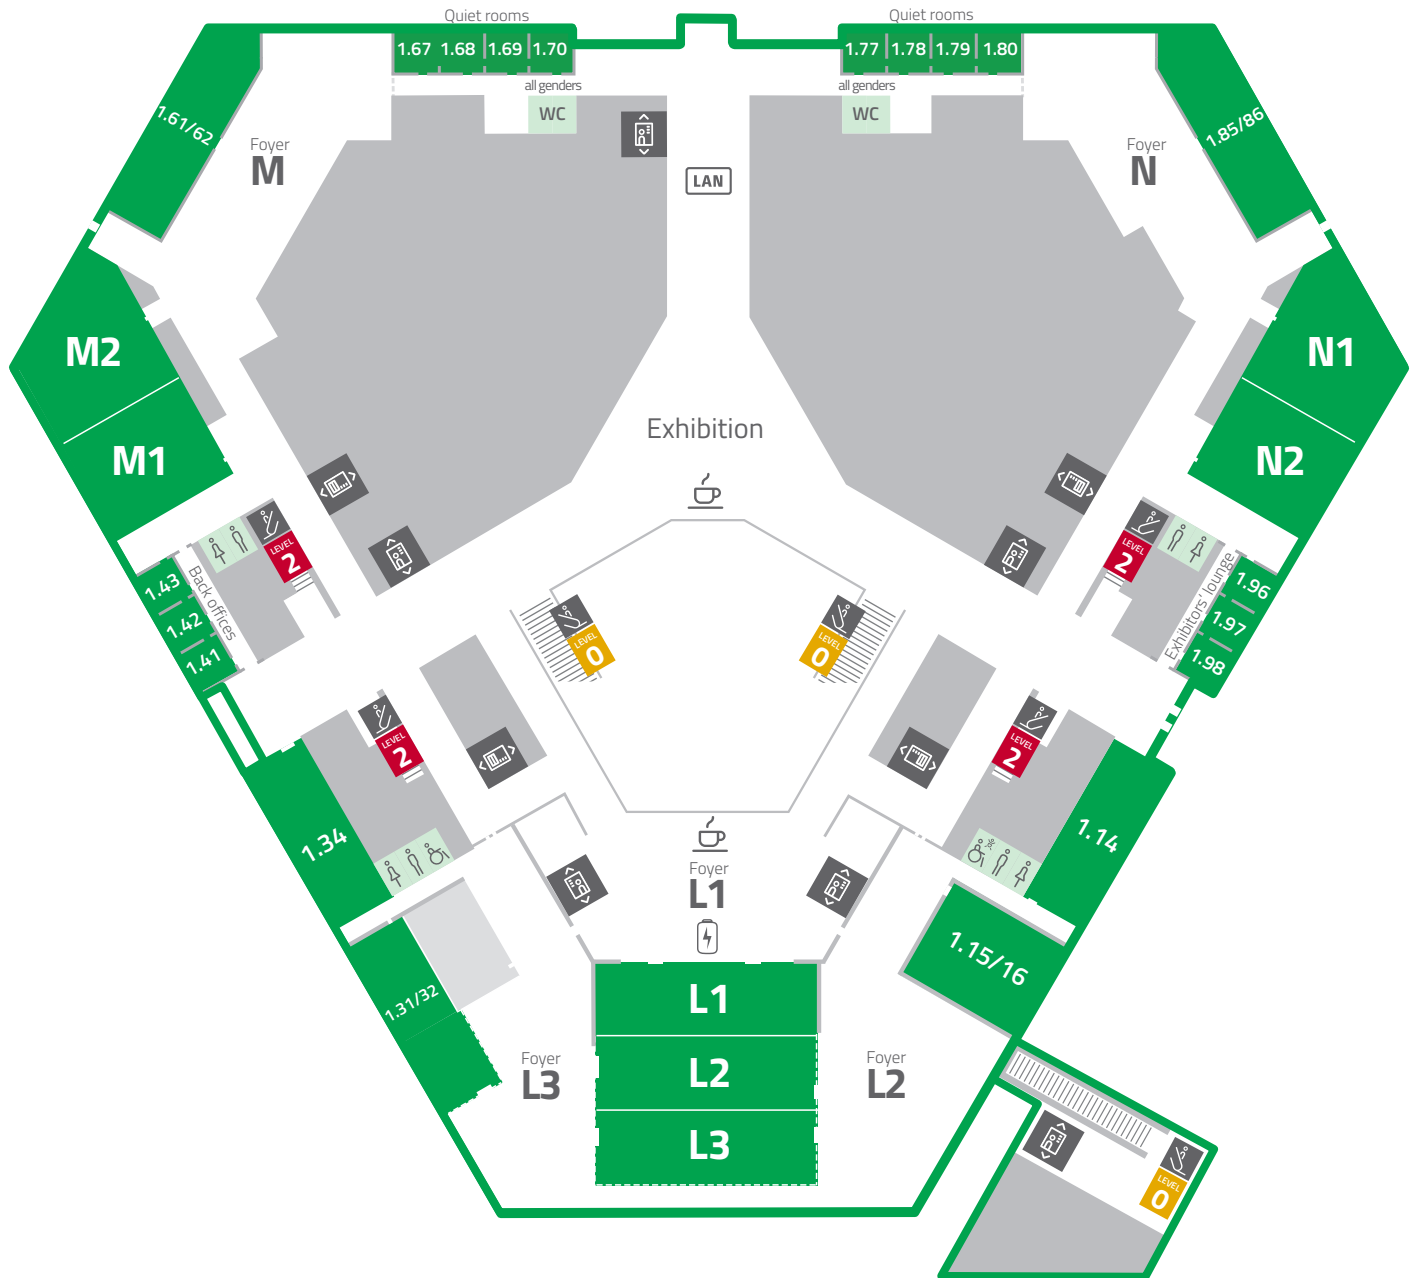

## Purple Level -2 – basement

Lecture rooms | Posters X1 | X2 | X3 | Exhibition

Coffee spot	Elevator	Restaurants	Artist-in-residence	Cloakroom
Restroom	Escalator	Water station	Artist-in-residence	
Baby-care room	Stairs	Charging station	Stage	

## Yellow Level 0 – ground floor

Lecture rooms | Press centre | Posters X4 | X5 | Exhibition

	Coffee spot		Elevator		Information		Restaurants		Poster print service
	Restroom		Escalator		Meeting point		Charging station		
	Baby-care room		Stairs		Water station		Stage		

## Green Level 1 – first floor

Lecture rooms | Exhibition

	Coffee spot		Elevator		Charging station
	Restroom		Escalator		
	Baby-care room		Stairs		

## Red Level 2 – second floor

Lecture rooms | Poster Hall A | EGU Editors

	Coffee spot		Elevator		Restaurants
	Restroom		Escalator		Water station
	Baby-care room		Stairs		Charging station