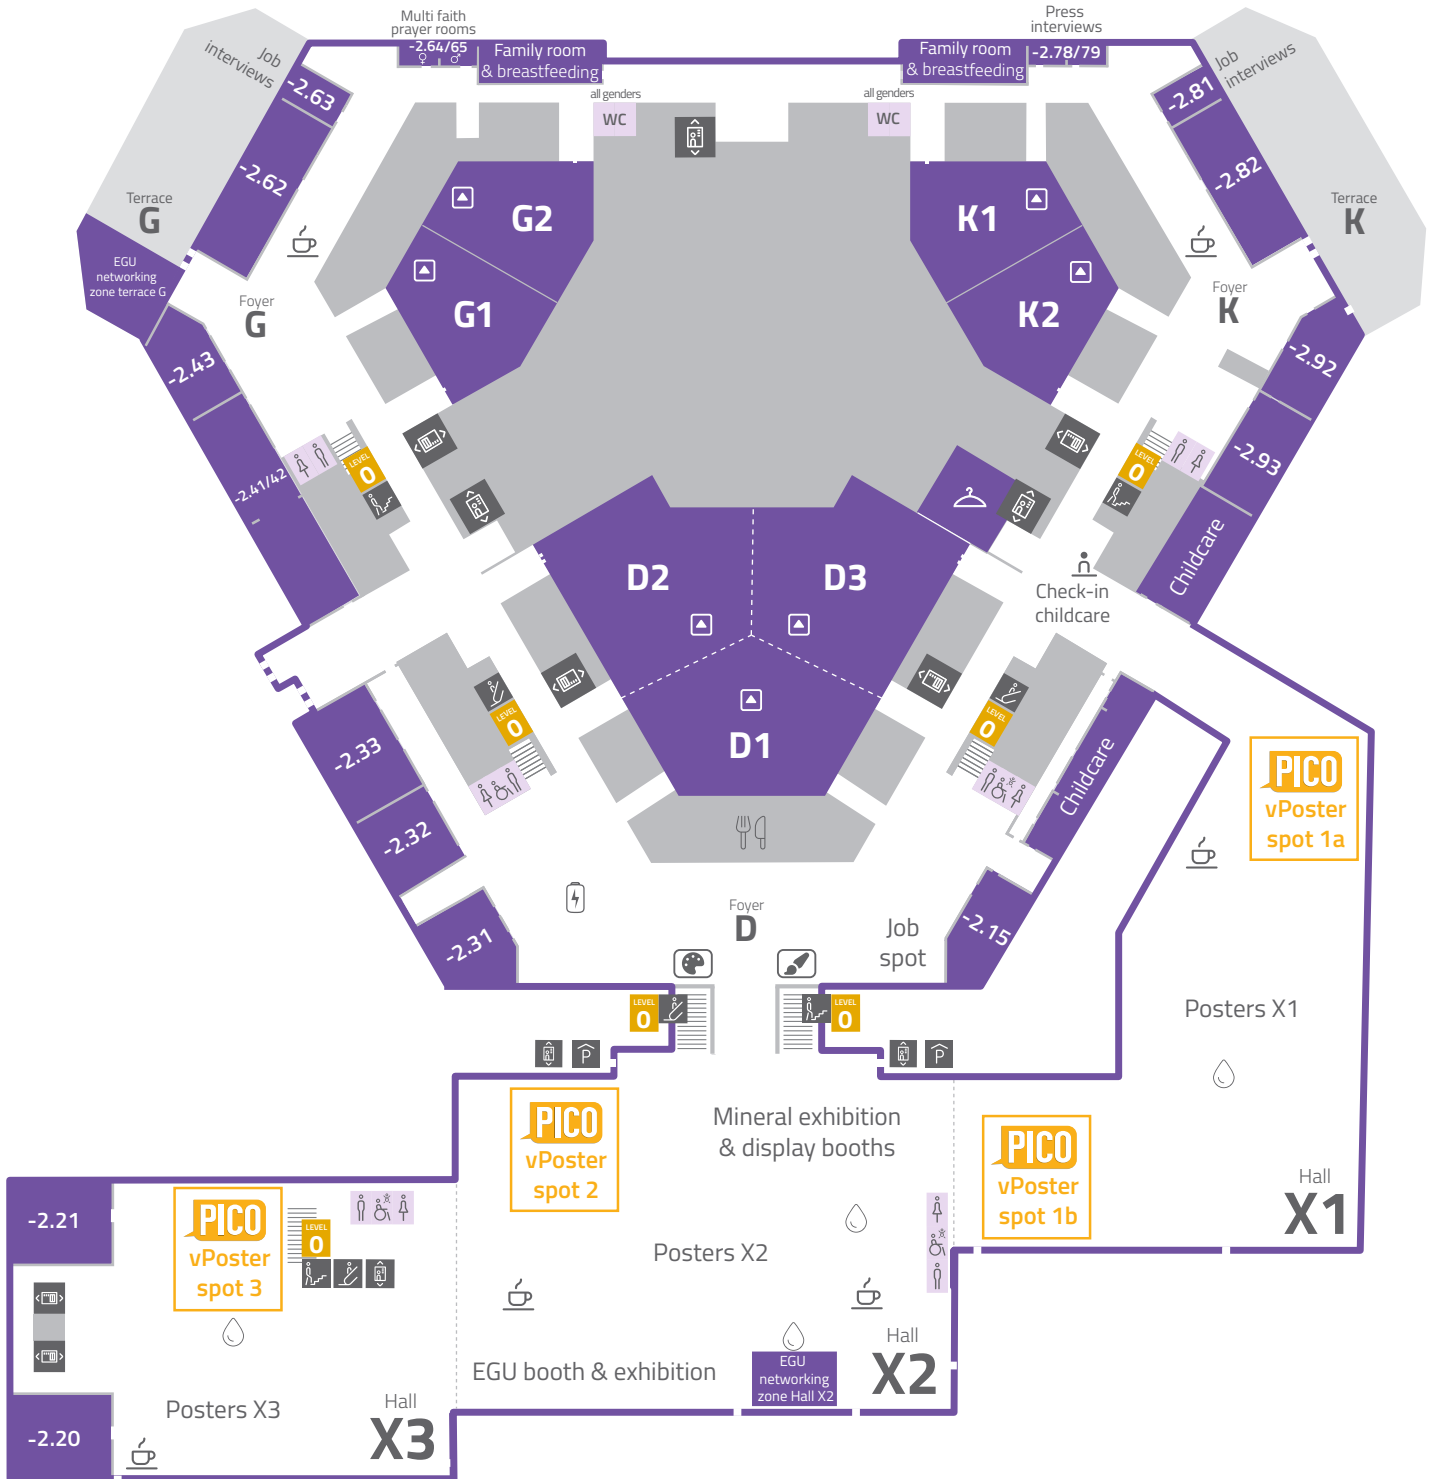

## Purple Level -2 – basement

Lecture rooms | Posters X1 | X2 | X3 | Exhibition

Coffee spot	Elevator	Restaurants	Artist-in-residence	Cloakroom
Restroom	Escalator	Water station	Artist-in-residence	
Baby-care room	Stairs	Charging station	Stage	

## Yellow Level 0 – ground floor

Lecture rooms | Press centre | Posters X4 | X5 | Exhibition

	Coffee spot		Elevator		Information		Restaurants		Poster print service
	Restroom		Escalator		Meeting point		Charging station		
	Baby-care room		Stairs		Water station		Stage		

## Green Level 1 – first floor

Lecture rooms | Exhibition

	Coffee spot		Elevator		Charging station
	Restroom		Escalator		
	Baby-care room		Stairs		

## Red Level 2 – second floor

Lecture rooms | Poster Hall A | EGU Editors

	Coffee spot		Elevator		Restaurants
	Restroom		Escalator		Water station
	Baby-care room		Stairs		Charging station