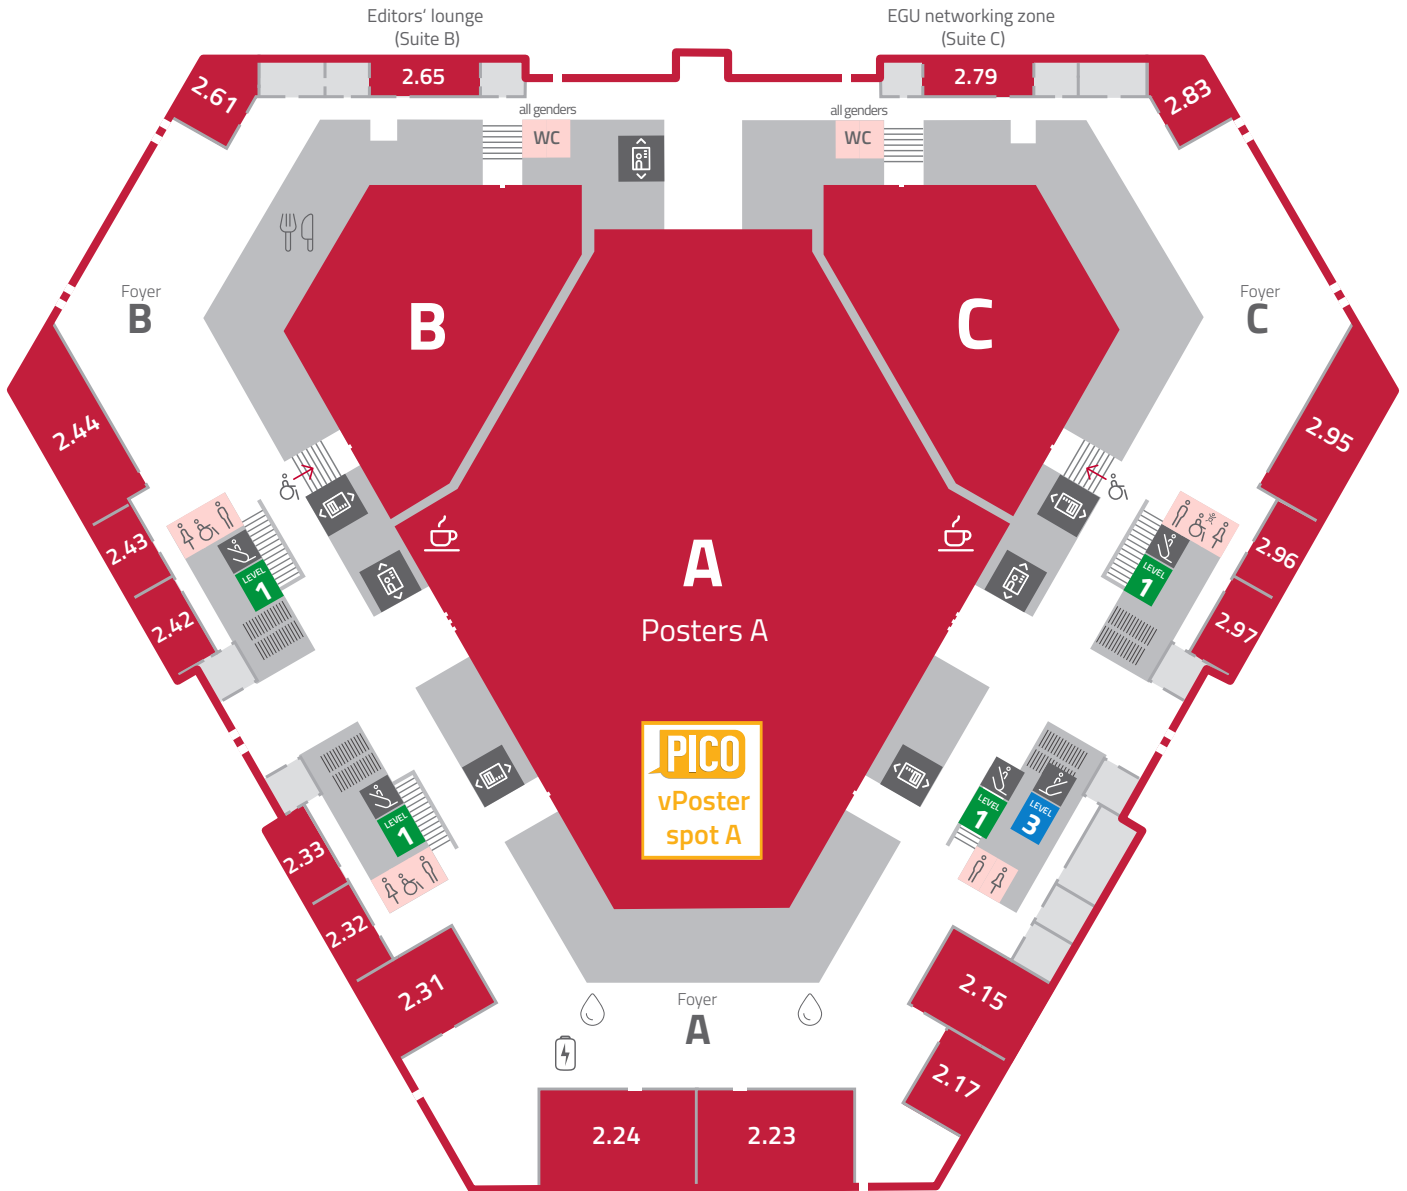

## Purple Level -2 – basement

Lecture rooms | Posters X1 | X2 | X3 | Exhibition

Coffee spot	Elevator	Restaurants	Artist-in-residence	Cloakroom
Restroom	Escalator	Water station	Artist-in-residence	
Baby-care room	Stairs	Charging station	Stage	

## Yellow Level 0 – ground floor

Lecture rooms | Press centre | Posters X4 | X5 | Exhibition

	Coffee spot		Elevator		Information		Restaurants		Poster print service
	Restroom		Escalator		Meeting point		Charging station		
	Baby-care room		Stairs		Water station		Stage		

## Green Level 1 – first floor

Lecture rooms | Exhibition

	Coffee spot		Elevator		Charging station
	Restroom		Escalator		
	Baby-care room		Stairs		

## Red Level 2 – second floor

Lecture rooms | Poster Hall A | EGU Editors

	Coffee spot		Elevator		Restaurants
	Restroom		Escalator		Water station
	Baby-care room		Stairs		Charging station